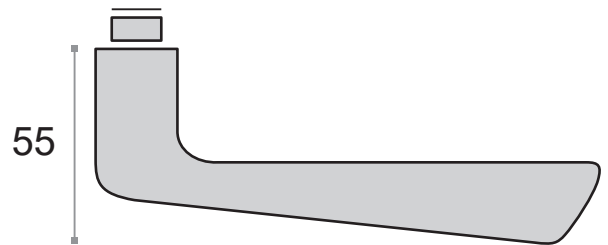

Lever Door Handle - Estoril - Freeline Series

IN.00.023.FR

Material: EN 1.4301 (AISI 304 Stainless Steel)

A note about dimensional information
 Please be aware that dimensions published on our site should be treated as indicative.
 We publish dimensions to the best of our ability, however manufacturers can, from time to time,
 make small alterations to their designs.
 If your dimensional criteria is critical please do contact us prior to making your purchase to let us know and
 we will do our best to fulfil your requirements.