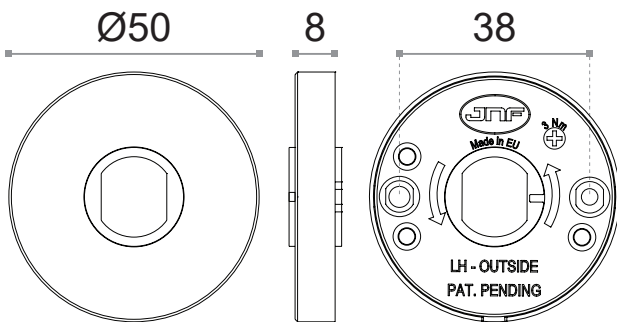

Lever Door Handle - Estoril - Freeline Series

IN.00.023.FR

Material: EN 1.4301 (AISI 304 Stainless Steel)

A note about dimensional information
 Please be aware that dimensions published on our site should be treated as indicative.
 We publish dimensions to the best of our ability, however manufacturers can, from time to time,
 make small alterations to their designs.
 If your dimensional criteria is critical please do contact us prior to making your purchase to let us know and
 we will do our best to fulfil your requirements.