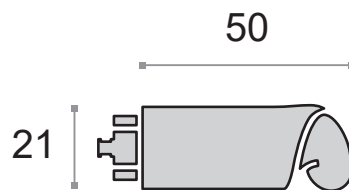

Lever Door Handle - Estoril - Freeline Series

IN.00.023.FR

Material: EN 1.4301 (AISI 304 Stainless Steel)

A note about dimensional information
 Please be aware that dimensions published on our site should be treated as indicative.
 We publish dimensions to the best of our ability, however manufacturers can, from time to time,
 make small alterations to their designs.
 If your dimensional criteria is critical please do contact us prior to making your purchase to let us know and
 we will do our best to fulfil your requirements.