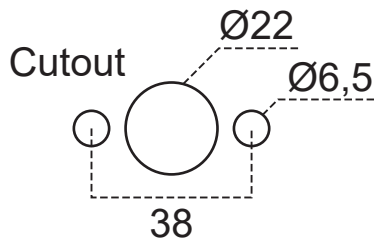

Lever Door Handle - Estoril - Freeline Series

IN.00.023.FR

Material: EN 1.4301 (AISI 304 Stainless Steel)

A note about dimensional information
 Please be aware that dimensions published on our site should be treated as indicative.
 We publish dimensions to the best of our ability, however manufacturers can, from time to time,
 make small alterations to their designs.
 If your dimensional criteria is critical please do contact us prior to making your purchase to let us know and
 we will do our best to fulfil your requirements.