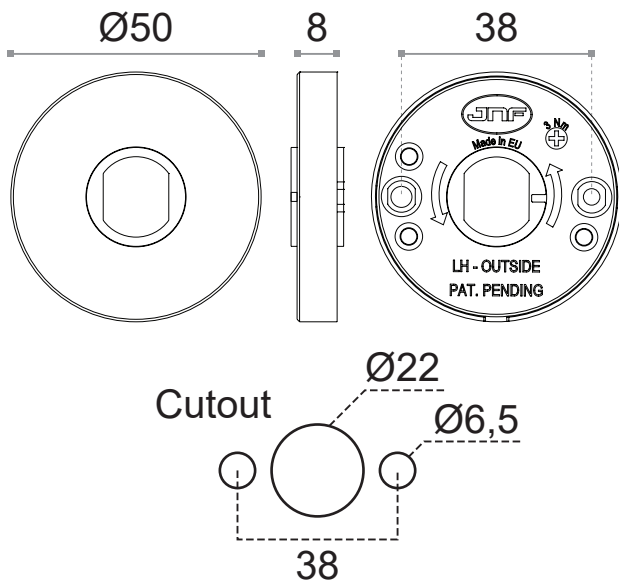

Lever Door Handle - Oval Grip - Freeline Series IN.00.032.FR

Material: EN 1.4301 (AISI 304 Stainless Steel)

A note about dimensional information
Please be aware that dimensions published on our site should be treated as indicative.
We publish dimensions to the best of our ability, however manufacturers can, from time to time, make small alterations to their designs.
If your dimensional criteria is critical please do contact us prior to making your purchase to let us know and we will do our best to fulfil your requirements.