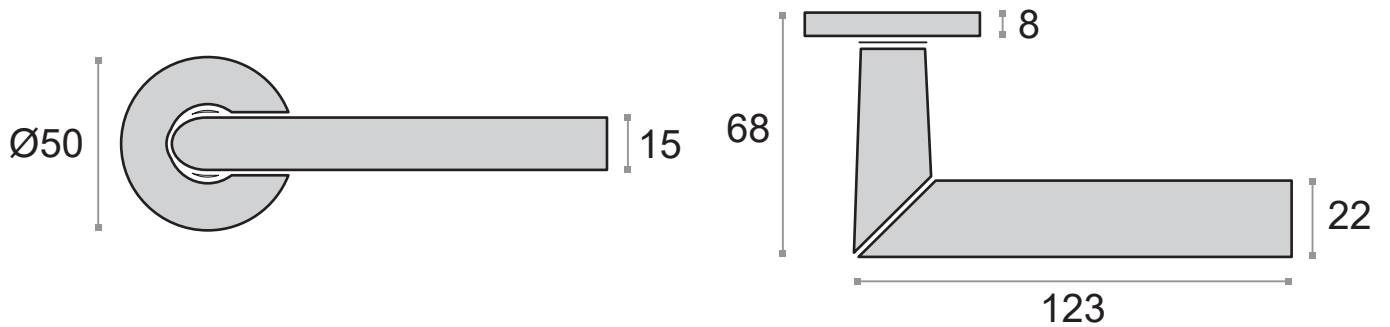

Lever Door Handle - Oval Grip - Freeline Series IN.00.032.FR

Material: EN 1.4301 (AISI 304 Stainless Steel)

A note about dimensional information
Please be aware that dimensions published on our site should be treated as indicative.
We publish dimensions to the best of our ability, however manufacturers can, from time to time, make small alterations to their designs.
If your dimensional criteria is critical please do contact us prior to making your purchase to let us know and we will do our best to fulfil your requirements.