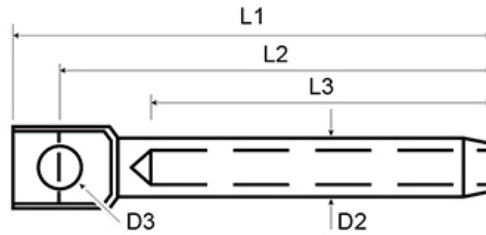

## Lifeline Terminal - Wire Rope Fitting - 316 Stainless Steel

Code	Wire (mm)	L1 (mm)	L2 (mm)	L3 (mm)	D2 (mm)	D3 (mm)
LFT-03	3	51	45	38	6.35	5.3
LFT-04	4	61	60	45	7.5	5.3

### A note about dimensional information

Please be aware that dimensions published on our site should be treated as indicative.

We publish dimensions to the best of our ability, however manufacturers can, from time to time, make small alterations to their designs.