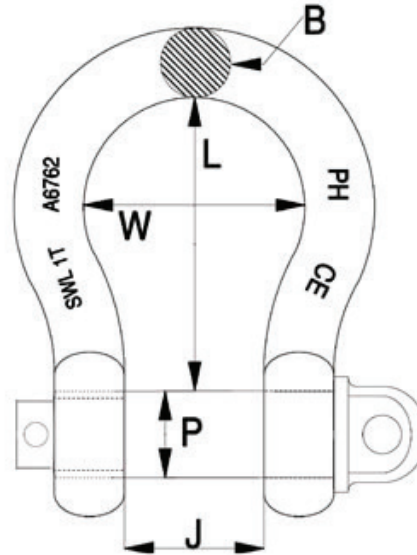

Lifting Bow Shackle - Long Safety Pin

Code	P (mm)	B (mm)	J (mm)	W (mm)	L (mm)	WLL (Tonnes)
PHB-08-B	10	8	16	24	32	0.8
PHB-15-B	12.7	10	20	30	40	1.5
PHB-25-B	16	12.7	25	38	50	2.5
PHB-40-B	19	16	32	48	64	4
PHB-55-B	22.2	19	38	57	76	5.5
PHB-75-B	25.4	22.2	44	66	88	7.5
PHB-90-B	28.6	25.4	51	76	102	9

A note about dimensional information

Please be aware that dimensions published on our site should be treated as indicative.

We publish dimensions to the best of our ability, however manufacturers can, from time to time, make small alterations to their designs.