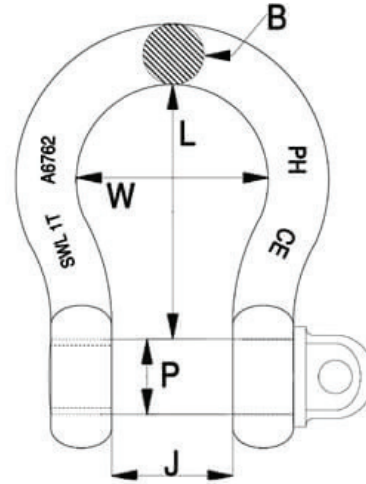

## Lifting Bow Shackle - Standard Pin

Code	P (mm)	B (mm)	J (mm)	W (mm)	L (mm)	WLL (Tonnes)
PHB-08-A	10	8	16	24	32	0.8
PHB-15-A	12.7	10	20	30	40	1.5
PHB-25-A	16	12.7	25	38	50	2.5
PHB-40-A	19	16	32	48	64	4
PHB-55-A	22.2	19	38	57	76	5.5
PHB-75-A	25.4	22.2	44	66	88	7.5
PHB-90-A	28.6	25.4	51	76	102	9

### A note about dimensional information

Please be aware that dimensions published on our site should be treated as indicative.

We publish dimensions to the best of our ability, however manufacturers can, from time to time, make small alterations to their designs.