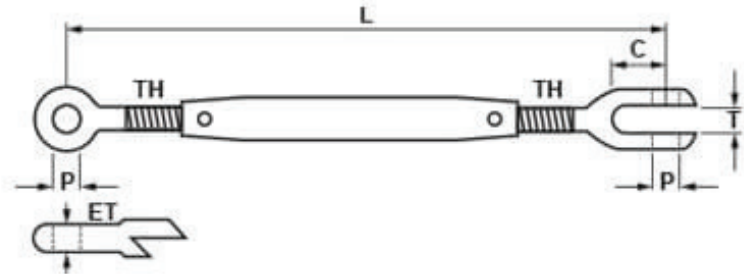

Lifting Turnbuckle - Eye to Jaw

Code	TH (UNF)	WLL (Kg)	Wire (mm)	P Jaw (mm)	P Eye (mm)	ET (mm)	T (mm)	Min L (mm)	Max L (mm)
LBFE-03	1/4"	200	3	6	6.35	5	6.2	127	197
LBFE-04	5/16"	325	4	8	8	6.5	7.9	154	232
LBFE-05	3/8"	500	5	9.5	9.53	7.8	9.9	189	289
LBEE-06	7/16"	700	6	11	11.1	9.5	10.9	207	316
LBFE-07	1/2"	825	7	12	12.7	11.5	12.7	244	376
LBFE-08	5/8"	1325	8	14	14.3	13.5	13.5	300	456
LBFE-10	5/8"	1325	10	16	16	15	15.8	325	480
LBFE-12	3/4"	1825	12	19	19.05	17.5	17.8	373	544
LBFE-14	7/8"	2500	14	22	22,2	21.5	22	415	610
LBFE-16	1"	3300	16	25	25.4	23.5	25	485	724
LBFE-19	1 1/8"	4300	19	28	28.58	27.5	28.2	548	818
LBFE-22	1 1/4"	5500	22	32	32	31	31.8	595	879
LBFE-26	1 3/8"	6600	25	35	35	33.5	34.8	672	996

A note about dimensional information

Please be aware that dimensions published on our site should be treated as indicative.

We publish dimensions to the best of our ability, however manufacturers can, from time to time, make small alterations to their designs.