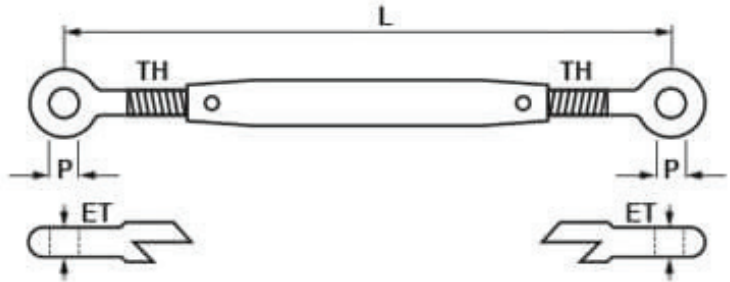

Lifting Turnbuckle - Eye to Eye

| Code | TH (UNF) | WLL (Kg) | Wire (mm) | P (mm) | ET (mm) | Min L (mm) | Max L (mm) | Weight (g) |
|---------|----------|----------|-----------|--------|---------|------------|------------|------------|
| LBEE-03 | 1/4" | 200 | 3 | 6.35 | 5 | 120 | 190 | 54 |
| LBEE-04 | 5/16" | 325 | 4 | 8 | 6.5 | 143 | 221 | 100 |
| LBEE-05 | 3/8" | 500 | 5 | 9.53 | 7.8 | 177 | 277 | 188 |
| LBEE-06 | 7/16" | 700 | 6 | 11.1 | 9.5 | 193 | 301 | 266 |
| LBEE-07 | 1/2" | 825 | 7 | 12.7 | 11.5 | 221 | 363 | 428 |
| LBEE-08 | 5/8" | 1325 | 8 | 14.3 | 13.5 | 279 | 435 | 926 |
| LBEE-10 | 5/8" | 1325 | 10 | 16 | 15 | 303 | 459 | 962 |
| LBEE-12 | 3/4" | 1825 | 12 | 19.05 | 17.5 | 346 | 517 | 1486 |
| LBEE-14 | 7/8" | 2500 | 14 | 22.2 | 21.5 | 383 | 580 | 2519 |
| LBEE-16 | 1" | 3300 | 16 | 25.4 | 23.5 | 452 | 691 | 3474 |
| LBEE-19 | 1 1/8" | 4300 | 19 | 28.58 | 27.5 | 510 | 780 | 3710 |
| LBEE-22 | 1 1/4" | 5500 | 22 | 32 | 31 | 557 | 841 | 4273 |
| LBEE-26 | 1 3/8" | 6600 | 25 | 35 | 33.5 | 628 | 952 | 10159 |

A note about dimensional information

Please be aware that dimensions published on our site should be treated as indicative.

We publish dimensions to the best of our ability, however manufacturers can, from time to time, make small alterations to their designs.