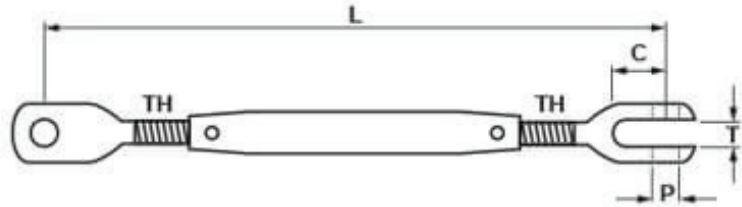

Lifting Turnbuckle - Jaw to Jaw

Code	TH (UNF)	WLL (Kg)	Wire (mm)	P (mm)	C (mm)	T (mm)	Min L (mm)	Max L (mm)	Weight (g)
LBFF-03	1/4"	200	3	6	12.5	6.2	135	205	80
LBFF-04	5/16"	325	4	8	17	7.9	165	240	170
LBFF-05	3/8"	500	5	9.5	19	9.9	200	300	282
LBEF-06	7/16"	700	6	11	20	10.9	220	330	398
LBFF-07	1/2"	825	7	12	25	12.7	260	390	614
LBFF-08	5/8"	1325	8	14	28	13.5	325	480	1260
LBFF-10	5/8"	1325	10	16	32	15.8	345	500	1434
LBFF-12	3/4"	1825	12	19	38	17.8	400	570	2418
LBFF-14	7/8"	2500	14	22	45	22	450	640	3577
LBFF-16	1"	3300	16	25	50	25	520	760	5340
LBFF-19	1 1/8"	4300	19	28	58	28.2	585	855	5618
LBFF-22	1 1/4"	5500	22	32	64	31.8	635	920	7711
LBFF-26	1 3/8"	6600	25	35	70	34.8	715	1040	14085

A note about dimensional information

Please be aware that dimensions published on our site should be treated as indicative.

We publish dimensions to the best of our ability, however manufacturers can, from time to time, make small alterations to their designs.