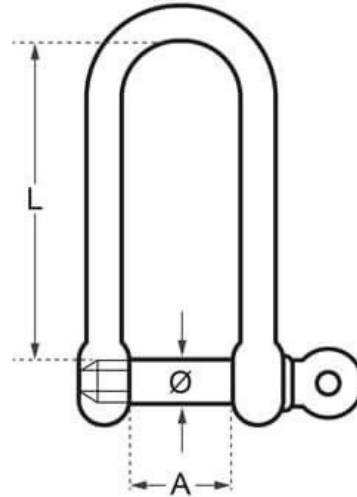

Long D Shackle - Captive Pin - Essential Range

Option	Code	Ø (mm)	A (mm)	L (mm)
5mm Shackle	ECDL-050-C	5	10	37.5
6mm Shackle	ECDL-060-C	6	12	43
8mm Shackle	ECDL-080-C	8	16	60
10mm Shackle	ECDL-100-C	10	20	75
12mm Shackle	ECDL-120-C	12	24	90

A note about dimensional information

Please be aware that dimensions published on our site should be treated as indicative.

We publish dimensions to the best of our ability, however manufacturers can, from time to time, make small alterations to their designs.