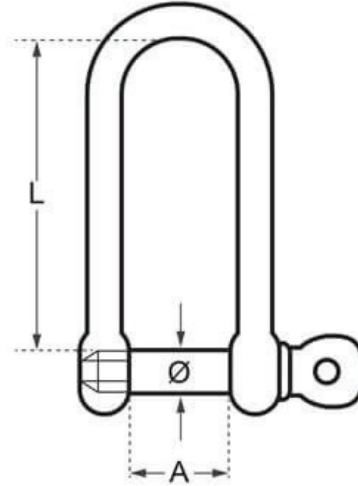

## Long D Shackle - Screw Pin - Essential Range

Option	Code	Ø (mm)	A (mm)	L (mm)
4mm Shackle	ECDL-040-S	4	8.5	32
5mm Shackle	ECDL-050-S	5	10	40
6mm Shackle	ECDL-060-S	6	12	48
8mm Shackle	ECDL-080-S	8	16	64
10mm Shackle	ECDL-100-S	10	20	80
12mm Shackle	ECDL-120-S	12	24	96

### A note about dimensional information

Please be aware that dimensions published on our site should be treated as indicative.

We publish dimensions to the best of our ability, however manufacturers can, from time to time, make small alterations to their designs.