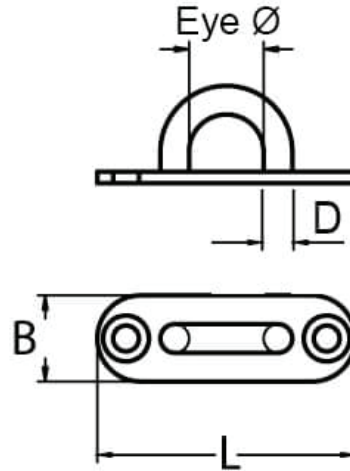

Long Pad Eye - Stainless Steel

Code	D (mm)	L (mm)	B (mm)	Eye Ø (mm)
PEL-050	5	45	16	11 x 12
PEL-060	6	60	19	14 x 18
PEL-080	8	81	25	19 x 22
PEL-090	9	100	35	24 x 28

A note about dimensional information

Please be aware that dimensions published on our site should be treated as indicative.