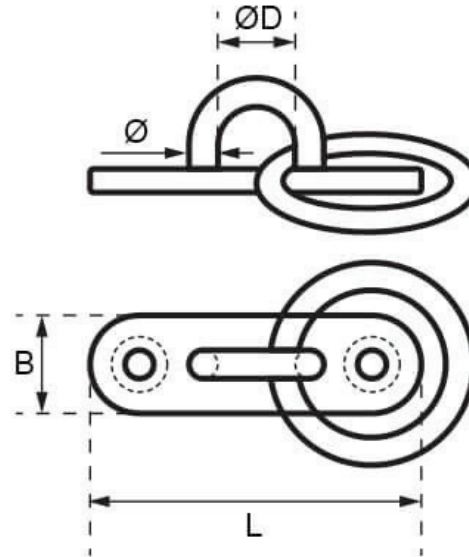

Long Ring Pad Eye - Stainless Steel

Code	Ø (mm)	L (mm)	B (mm)	ØD (mm)	Ring Ø (mm)
PELR-050	5	45	15	11 x 12	5 x 30
PELR-060	6	60	20	14 x 18	6 x 40
PELR-080	8	80	26	19 x 22	8 x 45
PELR-090	9	100	32	24 x 28	9 x 50

A note about dimensional information

Please be aware that dimensions published on our site should be treated as indicative.

We publish dimensions to the best of our ability, however manufacturers can, from time to time, make small alterations to their designs.