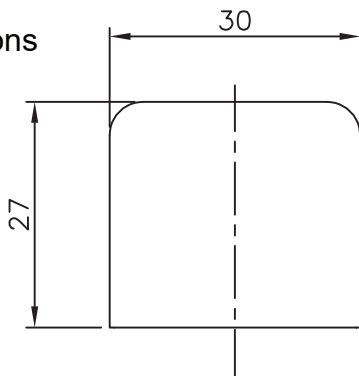

Magnetic Glass Door Stop - Invisible Floor Mount

Options:

6-10mm

NO glass
matching
needed

Material: stainless steel AISI 304

Weight: 0.083 kg

Finish: stainless steel design

anthracite design

Dimensions

Magnetic Glass Door Stop - Invisible Floor Mount

stainless steel design

anthracite design

Stopper position:

Magnetic Glass Door Stop - Invisible Floor Mount

✂ stainless steel design

✂ anthracite design