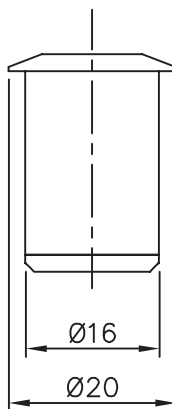

Magnetic Glass Door Stop - Invisible Floor Mount

Options:

6-10mm

NO glass
matching
needed

Material: stainless steel AISI 304

Weight: 0.083 kg

Finish: stainless steel design

anthracite design

Dimensions

Magnetic Glass Door Stop - Invisible Floor Mount

stainless steel design

anthracite design

Stopper position:

Magnetic Glass Door Stop - Invisible Floor Mount

✂ stainless steel design

✂ anthracite design