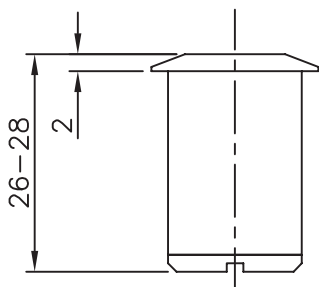

Magnetic Glass Door Stop - Invisible Floor Mount

Options:

6-10mm

NO glass
matching
needed

Material: stainless steel AISI 304

Weight: 0.083 kg

Finish: stainless steel design

anthracite design

Dimensions

Magnetic Glass Door Stop - Invisible Floor Mount

stainless steel design

anthracite design

Stopper position:

Magnetic Glass Door Stop - Invisible Floor Mount

✂ stainless steel design

✂ anthracite design