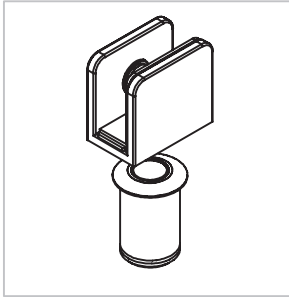

Magnetic Glass Door Stop - Invisible Floor Mount

Options:

6-10mm

NO glass
matching
needed

Material: stainless steel AISI 304

Weight: 0.083 kg

Finish: stainless steel design

anthracite design

Dimensions

Magnetic Glass Door Stop - Invisible Floor Mount

stainless steel design

anthracite design

Stopper position:

Magnetic Glass Door Stop - Invisible Floor Mount

✂ stainless steel design

✂ anthracite design

Magnetic Glass Door Stop - Invisible Floor Mount

 stainless steel design

 anthracite design