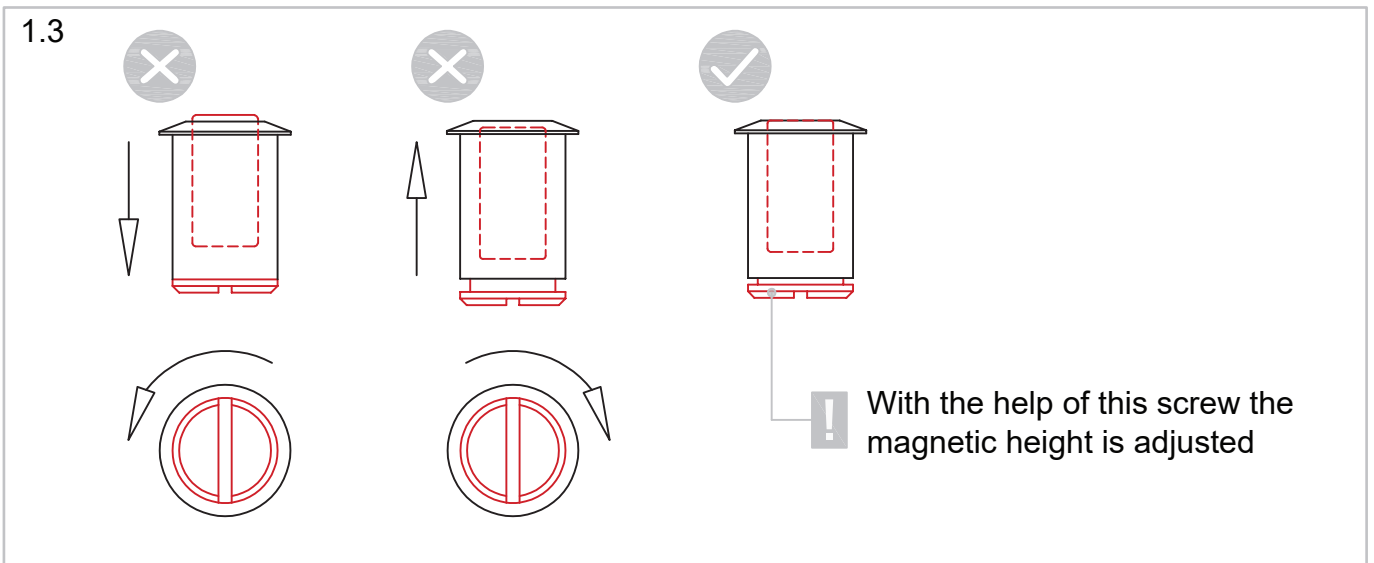

Magnetic Glass Door Stop - Invisible Floor Mount

Options:

6-10mm

NO glass
matching
needed

Material: stainless steel AISI 304

Weight: 0.083 kg

Finish: stainless steel design

anthracite design

Dimensions

Magnetic Glass Door Stop - Invisible Floor Mount

stainless steel design

anthracite design

Stopper position:

Magnetic Glass Door Stop - Invisible Floor Mount

✂ stainless steel design

✂ anthracite design