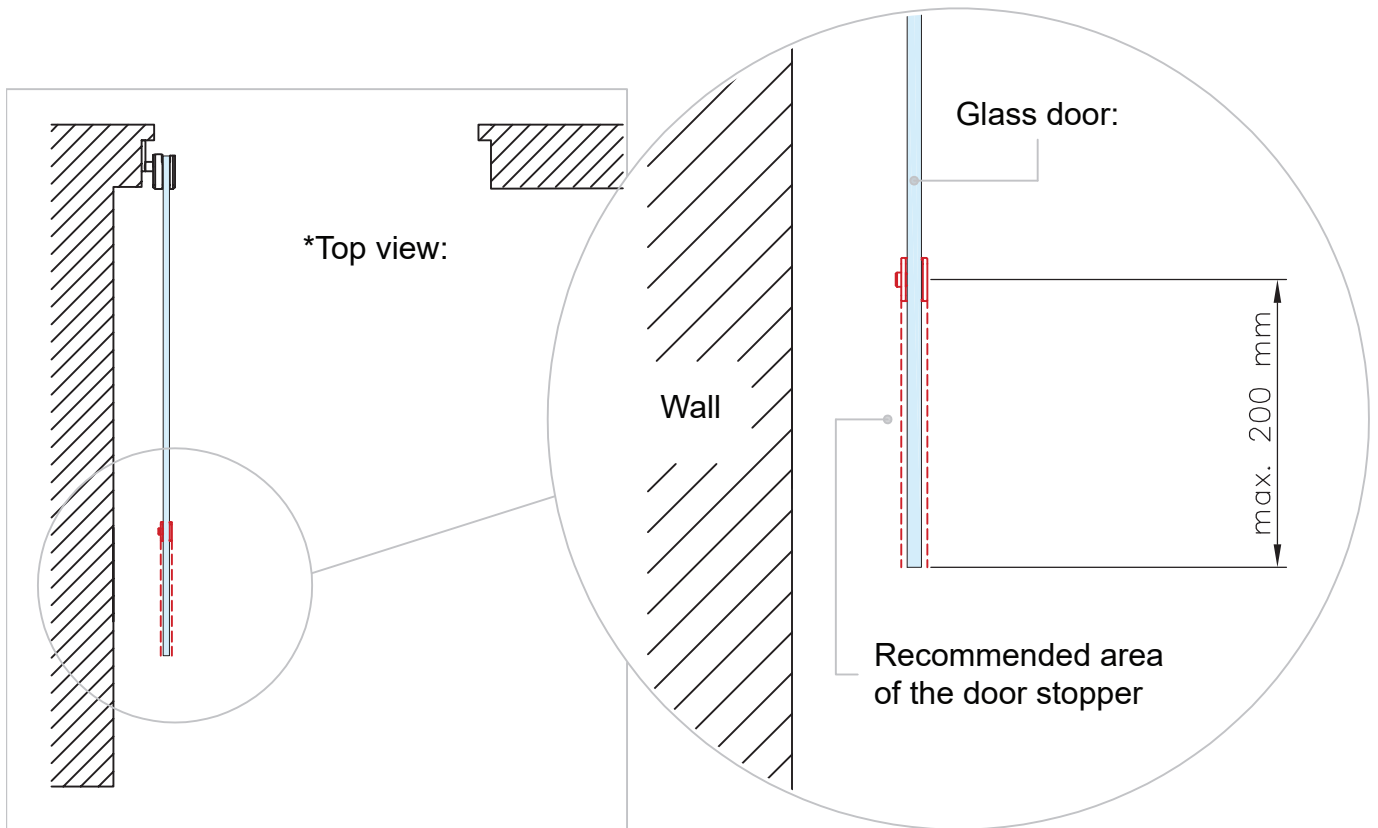

Magnetic Glass Door Stop - Invisible Floor Mount

Options:

6-10mm

NO glass
matching
needed

Material: stainless steel AISI 304

Weight: 0.083 kg

Finish: stainless steel design

anthracite design

Dimensions

Magnetic Glass Door Stop - Invisible Floor Mount

stainless steel design

anthracite design

Stopper position:

Magnetic Glass Door Stop - Invisible Floor Mount

✂ stainless steel design

✂ anthracite design

Magnetic Glass Door Stop - Invisible Floor Mount

 stainless steel design

 anthracite design