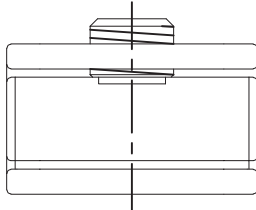

Magnetic Glass Door Stop - Invisible Floor Mount

Options:

6-10mm

NO glass
matching
needed

Material: stainless steel AISI 304

Weight: 0.083 kg

Finish: stainless steel design

anthracite design

Dimensions

Magnetic Glass Door Stop - Invisible Floor Mount

stainless steel design

anthracite design

Stopper position:

Magnetic Glass Door Stop - Invisible Floor Mount

✂ stainless steel design

✂ anthracite design