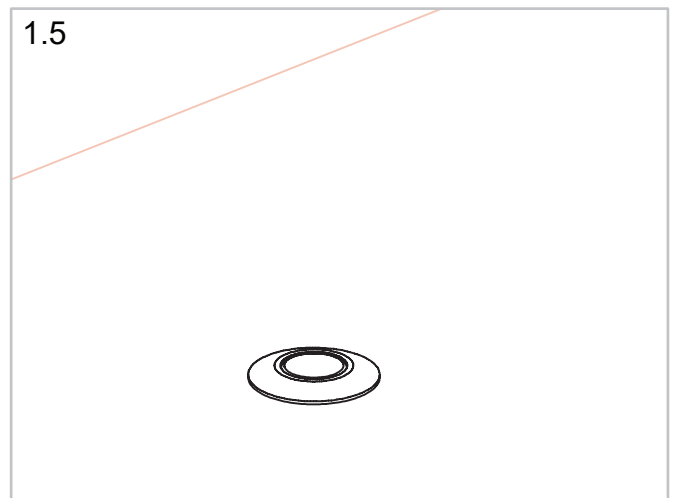

Magnetic Glass Door Stop - Invisible Floor Mount

Options:

6-10mm

NO glass
matching
needed

Material: stainless steel AISI 304

Weight: 0.083 kg

Finish: stainless steel design

anthracite design

Dimensions

Magnetic Glass Door Stop - Invisible Floor Mount

stainless steel design

anthracite design

Stopper position:

Magnetic Glass Door Stop - Invisible Floor Mount

✂ stainless steel design

✂ anthracite design

Magnetic Glass Door Stop - Invisible Floor Mount

 stainless steel design

 anthracite design