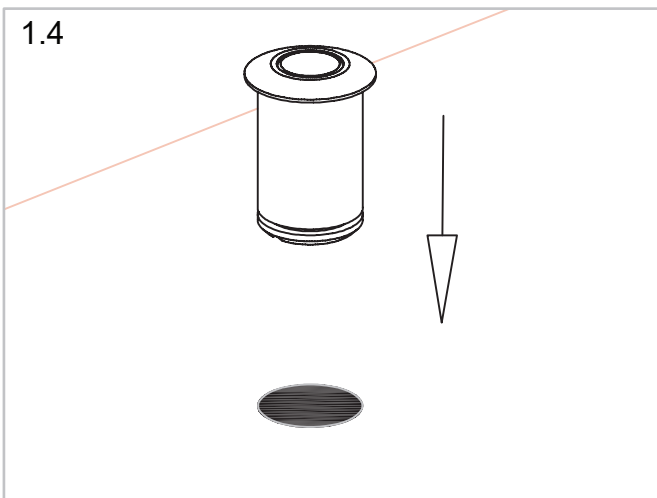

Magnetic Glass Door Stop - Invisible Floor Mount

Options:

6-10mm

NO glass
matching
needed

Material: stainless steel AISI 304

Weight: 0.083 kg

Finish: stainless steel design

anthracite design

Dimensions

Magnetic Glass Door Stop - Invisible Floor Mount

stainless steel design

anthracite design

Stopper position:

Magnetic Glass Door Stop - Invisible Floor Mount

✂ stainless steel design

✂ anthracite design

Magnetic Glass Door Stop - Invisible Floor Mount

 stainless steel design

 anthracite design