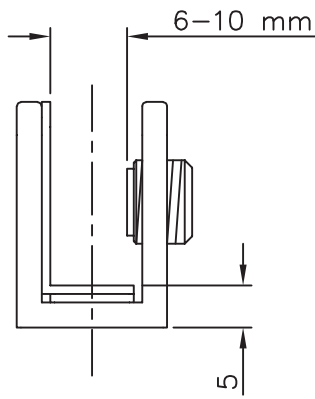

Magnetic Glass Door Stop - Invisible Floor Mount

Options:

6-10mm

NO glass
matching
needed

Material: stainless steel AISI 304

Weight: 0.083 kg

Finish: stainless steel design

anthracite design

Dimensions

Magnetic Glass Door Stop - Invisible Floor Mount

stainless steel design

anthracite design

Stopper position:

Magnetic Glass Door Stop - Invisible Floor Mount

✂ stainless steel design

✂ anthracite design

Magnetic Glass Door Stop - Invisible Floor Mount

 stainless steel design

 anthracite design