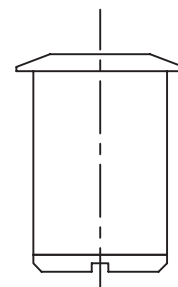

Magnetic Glass Door Stop - Invisible Floor Mount

Options:

6-10mm

NO glass
matching
needed

Material: stainless steel AISI 304

Weight: 0.083 kg

Finish: stainless steel design

anthracite design

Dimensions

Magnetic Glass Door Stop - Invisible Floor Mount

stainless steel design

anthracite design

Stopper position:

Magnetic Glass Door Stop - Invisible Floor Mount

✂ stainless steel design

✂ anthracite design