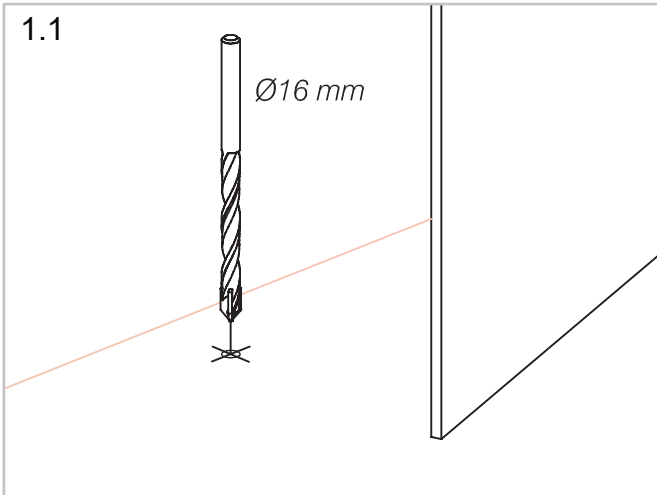

Magnetic Glass Door Stop - Invisible Floor Mount

Options:

6-10mm

NO glass
matching
needed

Material: stainless steel AISI 304

Weight: 0.083 kg

Finish: stainless steel design

anthracite design

Dimensions

Magnetic Glass Door Stop - Invisible Floor Mount

stainless steel design

anthracite design

Stopper position:

Magnetic Glass Door Stop - Invisible Floor Mount

✂ stainless steel design

✂ anthracite design