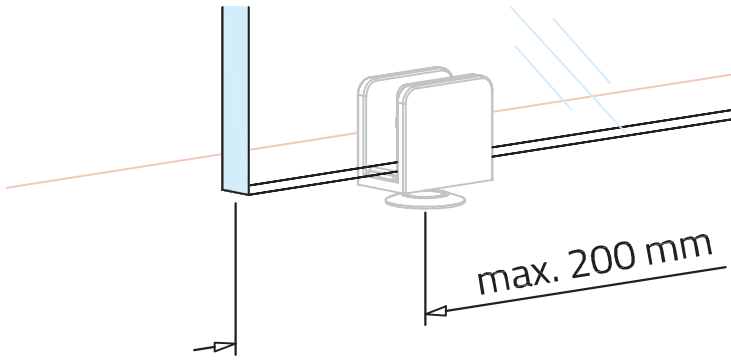

Magnetic Glass Door Stop - Invisible Floor Mount

Options:

6-10mm

NO glass
matching
needed

Material: stainless steel AISI 304

Weight: 0.083 kg

Finish: stainless steel design

anthracite design

Dimensions

Magnetic Glass Door Stop - Invisible Floor Mount

stainless steel design

anthracite design

Stopper position:

Magnetic Glass Door Stop - Invisible Floor Mount

✂ stainless steel design

✂ anthracite design