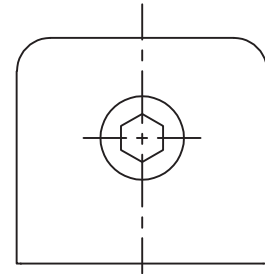

Magnetic Glass Door Stop - Invisible Floor Mount

Options:

6-10mm

NO glass
matching
needed

Material: stainless steel AISI 304

Weight: 0.083 kg

Finish: stainless steel design

anthracite design

Dimensions

Magnetic Glass Door Stop - Invisible Floor Mount

stainless steel design

anthracite design

Stopper position:

Magnetic Glass Door Stop - Invisible Floor Mount

✂ stainless steel design

✂ anthracite design