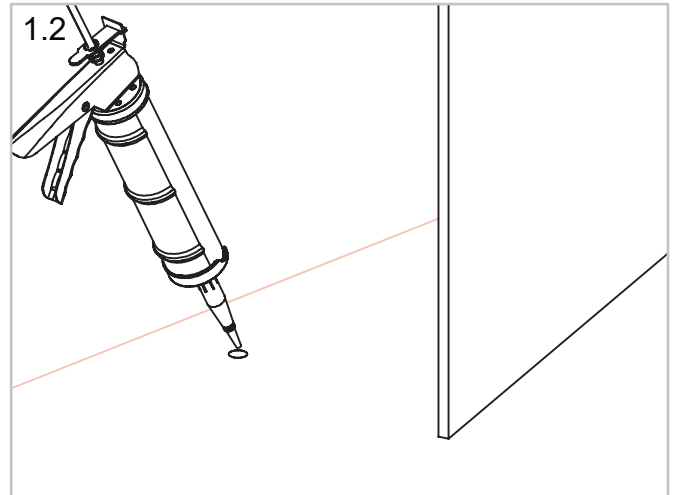

Magnetic Glass Door Stop - Invisible Floor Mount

Options:

6-10mm

NO glass
matching
needed

Material: stainless steel AISI 304

Weight: 0.083 kg

Finish: stainless steel design

anthracite design

Dimensions

Magnetic Glass Door Stop - Invisible Floor Mount

stainless steel design

anthracite design

Stopper position:

Magnetic Glass Door Stop - Invisible Floor Mount

✂ stainless steel design

✂ anthracite design

Magnetic Glass Door Stop - Invisible Floor Mount

 stainless steel design

 anthracite design