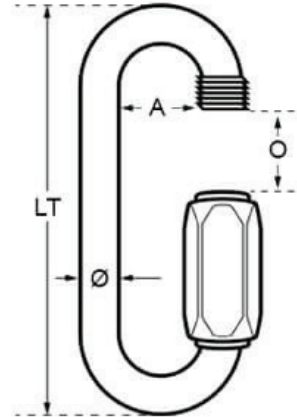

Maillon Rapide Quick Link - Large Mouth - Stainless Steel

Code	Ø (mm)	LT (mm)	A (mm)	O (mm)	WLL (kg)	Tightening Torque (Nm)
RSML-03	3	39.5	8.5	8.5	145	0.30
RSML-04	4	53	11.5	11.5	250	0.70
RSML-05	5	62	13	13	400	0.80
RSML-06	6	70.5	14.5	14.5	580	1.20
RSML-08	8	88	17.5	17.5	980	3.00
RSML-10	10	105.5	20.5	20.5	1600	7.00
RSML-12	12	124	23.5	23.5	2200	9.00
RSML-14	14	142	26.5	26.5	3100	12.00
RSML-16	16	161	29.5	29.5	4000	18.00

A note about dimensional information

Please be aware that dimensions published on our site should be treated as indicative.

We publish dimensions to the best of our ability, however manufacturers can, from time to time, make small alterations to their designs.