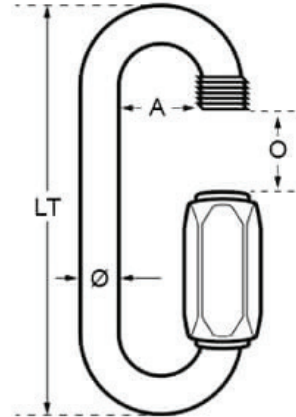

## Maillon Rapide Quick Link - Large Mouth - Stainless Steel

Code	Ø (mm)	LT (mm)	A (mm)	O (mm)	WLL (kg)	Tightening Torque (Nm)
RLML-03	3	39.5	8.5	8.5	145	0.30
RLML-04	4	53	11.5	11.5	250	0.70
RLML-05	5	62	13	13	400	0.80
RLML-06	6	70.5	14.5	14.5	580	1.20
RLML-08	8	88	17.5	17.5	980	3.00
RLML-10	10	105.5	20.5	20.5	1600	7.00
RLML-12	12	124	23.5	23.5	2200	9.00
RLML-14	14	142	26.5	26.5	3100	12.00
RLML-16	16	161	29.5	29.5	4000	18.00

A note about dimensional information

Please be aware that dimensions published on our site should be treated as indicative.

We publish dimensions to the best of our ability, however manufacturers can, from time to time, make small alterations to their designs.