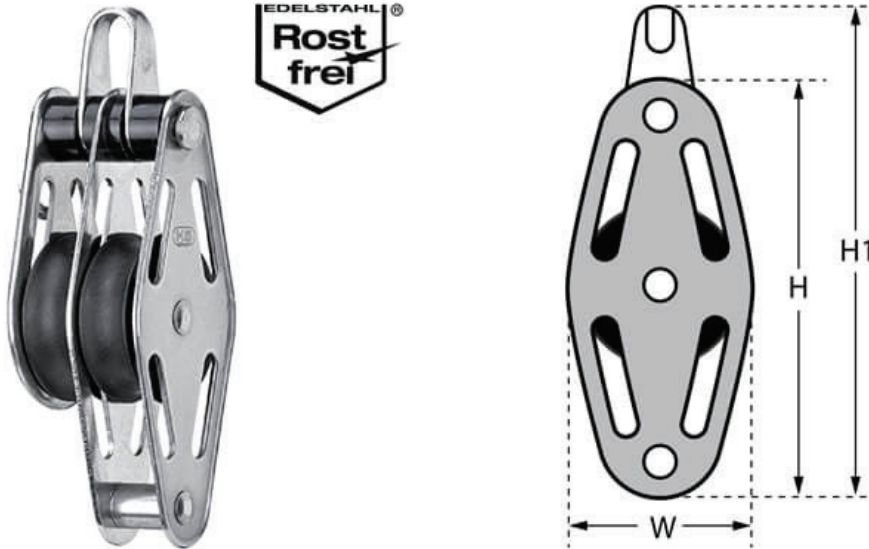

Marine Block - Bow & Becket - Slide Bearing - Double Sheave

Code	Rope Ø (mm)	Sheave Ø (mm)	SWL (kg)	H (mm)	H1 (mm)	W (mm)
MB-082-SS-BBK	8	30 x 10	200	80	95	33

*SWL - Safe Working Load

A note about dimensional information