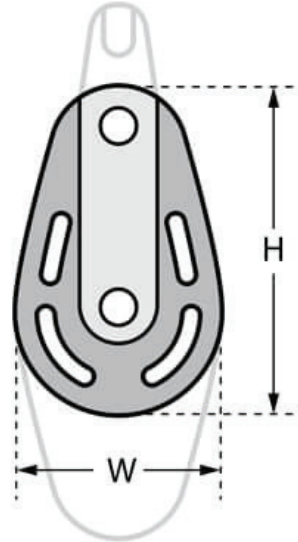

## Marine Block - Bow and Becket - Double - Ball Bearing

Code	Rope Ø (mm)	Sheaves (mm)	Sheave Ø (mm)	SWL (kg)	H (mm)	W (mm)
MB-082-BBK	8	2	27 x 11.5	150	44	28
MB-122-BBK	12	2	50 x 14	250	76	50

\*SWL - Safe Working Load

A note about dimensional information

Please be aware that dimensions published on our site should be treated as indicative.

We publish dimensions to the best of our ability, however manufacturers can, from time to time, make small alterations to their designs.