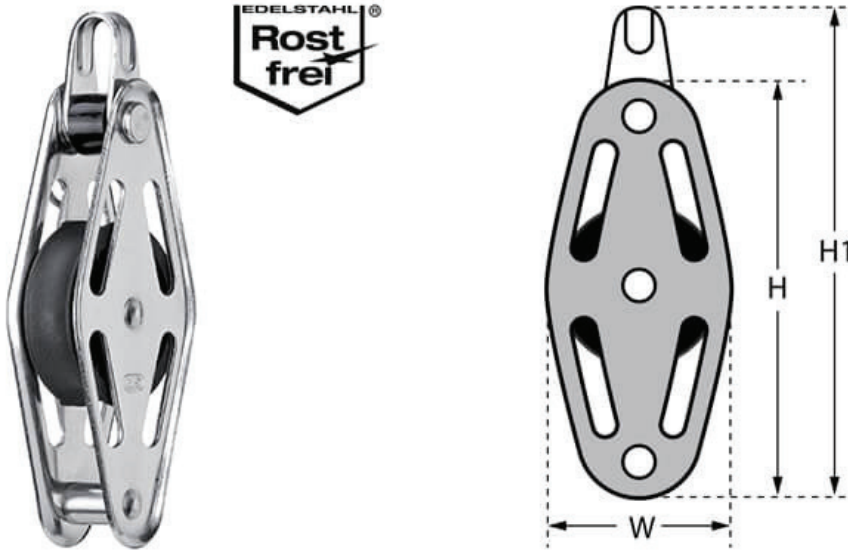

Marine Block - Bow & Becket - Slide Bearing - Single Sheave

| Code | Rope Ø (mm) | Sheave Ø (mm) | SWL (kg) | H (mm) | H1 (mm) | W (mm) |
|---------------|-------------|---------------|----------|--------|---------|--------|
| MB-081-SS-BBK | 8 | 30 x 10 | 200 | 80 | 95 | 33 |
| MB-101-SS-BBK | 10 | 35 x 11 | 212 | 90 | 102 | 39 |

*SWL - Safe Working Load

A note about dimensional information

Please be aware that dimensions published on our site should be treated as indicative.

We publish dimensions to the best of our ability, however manufacturers can, from time to time, make small alterations to their designs.