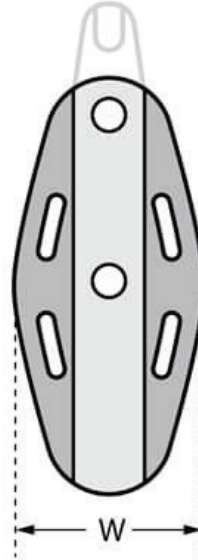

Marine Block - Bow and Becket - Single - Ball Bearing

Code	Rope Ø (mm)	Sheaves (mm)	Sheave Ø (mm)	SWL (kg)	W (mm)
MB-081-BBK	8	1	27 x 11.5	150	28
MB-101-BBK	10	1	35 x 12	212	36
MB-121-BBK	12	1	50 x 14	250	50

*SWL - Safe Working Load

A note about dimensional information

Please be aware that dimensions published on our site should be treated as indicative.

We publish dimensions to the best of our ability, however manufacturers can, from time to time, make small alterations to their designs.