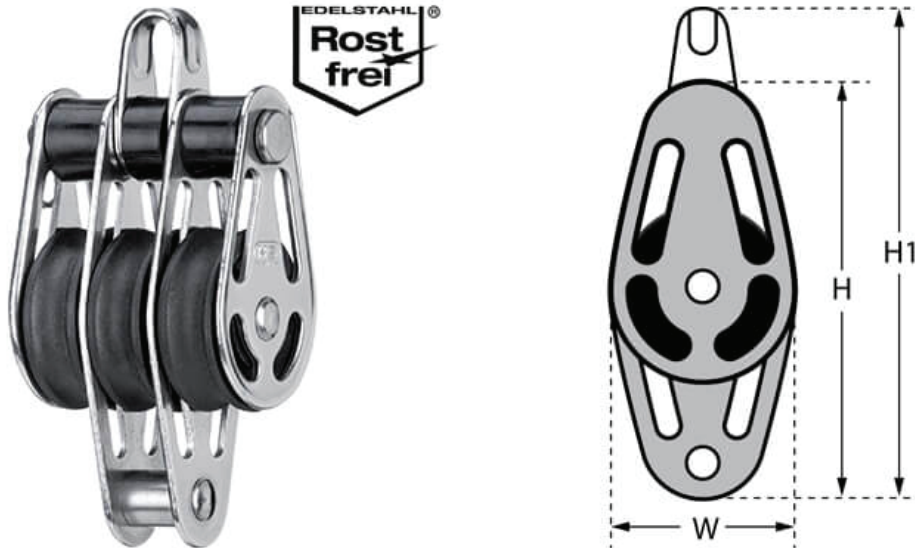

## Marine Block - Bow & Becket - Slide Bearing - Treble Sheave

Code	Rope Ø (mm)	Sheave Ø (mm)	SWL (kg)	H (mm)	H1 (mm)	W (mm)
MB-063-SS-BBK	6	25 x 9.2	175	64	75	26

\*SWL - Safe Working Load

A note about dimensional information