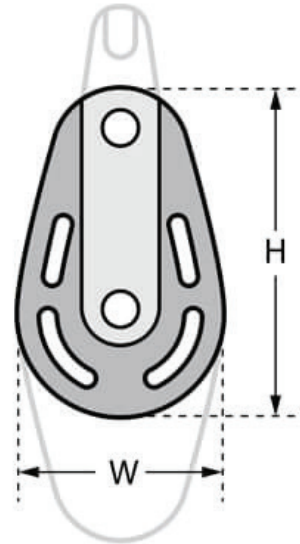

Marine Block - Bow and Becket - Treble - Ball Bearing

Code	Rope Ø (mm)	Sheaves (mm)	Sheave Ø (mm)	SWL (kg)	H (mm)	W (mm)
MB-083-BBK	8	3	27 x 11.5	150	44	28
MB-103-BBK	10	3	35 x 12	212	57	36

*SWL - Safe Working Load

A note about dimensional information

Please be aware that dimensions published on our site should be treated as indicative.

We publish dimensions to the best of our ability, however manufacturers can, from time to time, make small alterations to their designs.