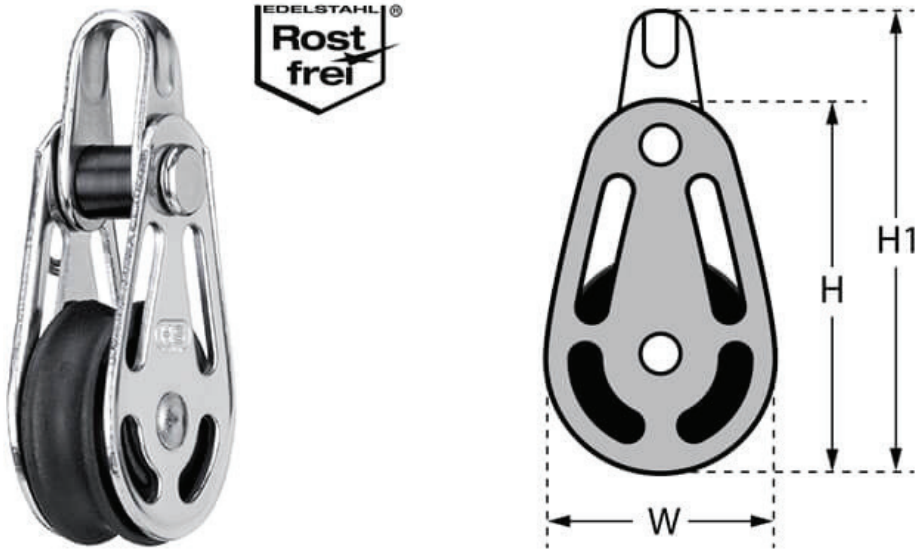

Marine Block - Bow - Slide Bearing - Single Sheave

Code	Rope Ø (mm)	Sheave Ø (mm)	SWL (kg)	H (mm)	H1 (mm)	W (mm)
MB-061-SS-BOW	6	25 x 9.2	175	45	56	26
MB-081-SS-BOW	8	30 x 10	200	57	70	33
MB-101-SS-BOW	10	35 x 11	212	64	77	39

*SWL - Safe Working Load

A note about dimensional information

Please be aware that dimensions published on our site should be treated as indicative.

We publish dimensions to the best of our ability, however manufacturers can, from time to time, make small alterations to their designs.