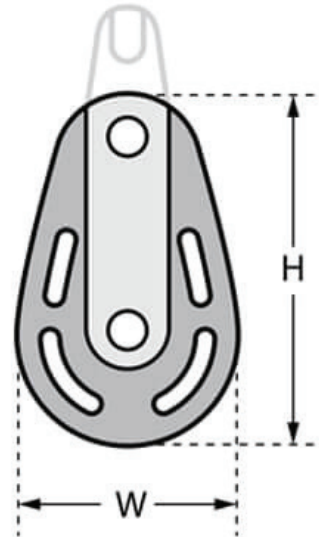

Marine Block - Bow - Single Sheave - Ball Bearing

Code	Rope Ø (mm)	Sheaves (mm)	Sheave Ø (mm)	SWL (kg)	H (mm)	W (mm)
MB-081-BOW	8	1	27 x 11.5	150	44	28
MB-101-BOW	10	1	35 x 12	212	57	36
MB-121-BOW	12	1	50 x 14	250	76	50

*SWL - Safe Working Load

A note about dimensional information

Please be aware that dimensions published on our site should be treated as indicative.

We publish dimensions to the best of our ability, however manufacturers can, from time to time, make small alterations to their designs.