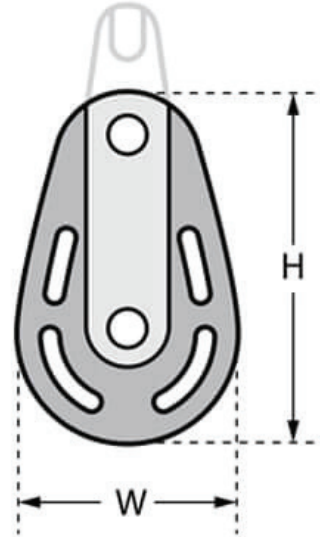

Marine Block - Bow - Treble Sheave - Ball Bearing

Code	Rope Ø (mm)	Sheaves (mm)	Sheave Ø (mm)	SWL (kg)	H (mm)	W (mm)
MB-083-BOW	8	3	27 x 11.5	150	44	28
MB-123-BOW	12	3	50 x 14	250	76	50

*SWL - Safe Working Load

A note about dimensional information

Please be aware that dimensions published on our site should be treated as indicative.

We publish dimensions to the best of our ability, however manufacturers can, from time to time, make small alterations to their designs.