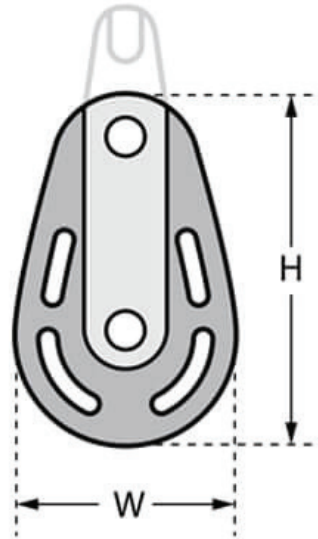

Marine Block - Bow - Treble Sheave - Ball Bearing

Code	Rope Ø (mm)	Sheaves (mm)	Sheave Ø (mm)	SWL (kg)	H (mm)	W (mm)
MB-083-BOW	8	3	27 x 11.5	150	44	28
MB-103-BOW	10	3	35 x 12	212	57	36
MB-123-BOW	12	3	50 x 14	250	76	50

*SWL - Safe Working Load

A note about dimensional information

Please be aware that dimensions published on our site should be treated as indicative.

We publish dimensions to the best of our ability, however manufacturers can, from time to time, make small alterations to their designs.