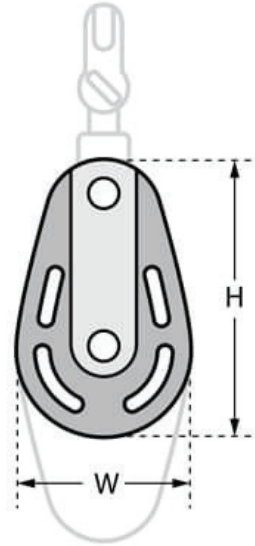

Marine Block - Swivel & Becket - Double - Ball Bearing

| Code | Rope Ø (mm) | Sheaves (mm) | Sheave Ø (mm) | SWL (kg) | H (mm) | W (mm) |
|------------|-------------|--------------|---------------|----------|--------|--------|
| MB-082-SBK | 8 | 2 | 27 x 11.5 | 150 | 44 | 28 |

*SWL - Safe Working Load

A note about dimensional information

Please be aware that dimensions published on our site should be treated as indicative.

We publish dimensions to the best of our ability, however manufacturers can, from time to time, make small alterations to their designs.