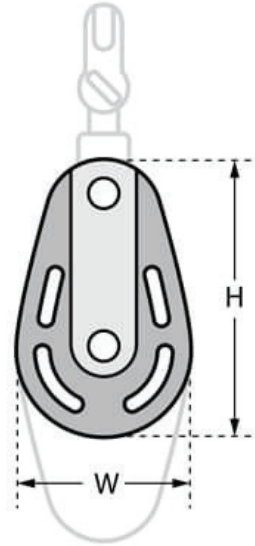

Marine Block - Swivel & Becket - Treble - Ball Bearing

Code	Rope Ø (mm)	Sheaves (mm)	Sheave Ø (mm)	SWL (kg)	H (mm)	W (mm)
MB-103-SBK	10	3	35 x 12	212	57	36

*SWL - Safe Working Load

A note about dimensional information

Please be aware that dimensions published on our site should be treated as indicative.

We publish dimensions to the best of our ability, however manufacturers can, from time to time, make small alterations to their designs.