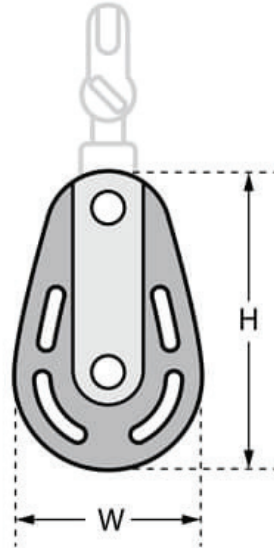

Marine Block - Swivel - Treble Sheave - Ball Bearing

Code	Rope Ø (mm)	Sheaves (mm)	Sheave Ø (mm)	SWL (kg)	H (mm)	W (mm)
MB-083-SWIVEL	8	3	27 x 11.5	150	44	28

*SWL - Safe Working Load

A note about dimensional information

Please be aware that dimensions published on our site should be treated as indicative.

We publish dimensions to the best of our ability, however manufacturers can, from time to time, make small alterations to their designs.