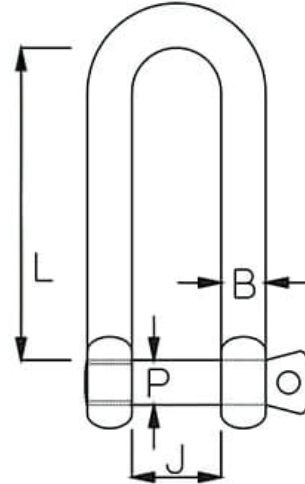

Stainless Steel Long D Shackle - Shake Proof Pin

Option	Code	P (mm)	B (mm)	J (mm)	L (mm)	Break Load (kg)
5mm Shackle	LD-050-B	5	5	10	29	1200
6mm Shackle	LD-060-B	6	6	13	43	1600
8mm Shackle	LD-080-B	8	8	16	49	2400
10mm Shackle	LD-100-B	9.5	9.5	19	55	3800

A note about dimensional information

Please be aware that dimensions published on our site should be treated as indicative.

We publish dimensions to the best of our ability, however manufacturers can, from time to time, make small alterations to their designs.