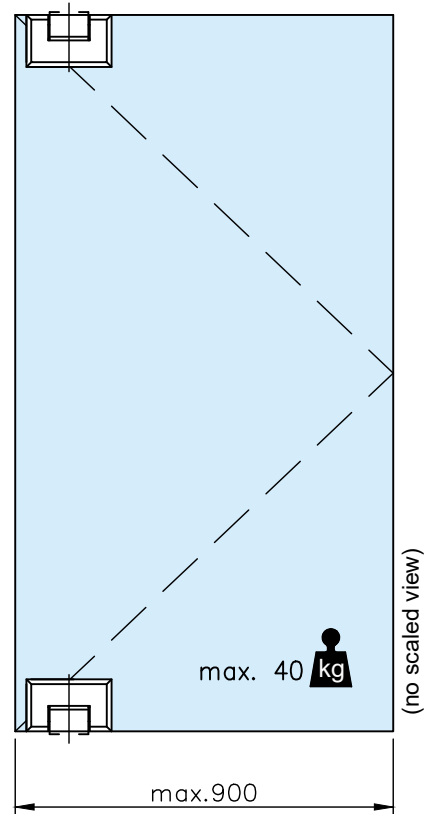

Pivot Glass Door Hinge

Stainless Steel - **41.6512.000.12**
Anthracite (Black) - **41.6512.000.26**

8 mm
-
10mm

900 mm
max.

40 kg max.

*drawing shows 8mm glass without PVC seals

Stainless Steel - **41.6512.000.12**
Anthracite (Black) - **41.6512.000.26**

glass cutout

max. load weights and door width

automatic closing action from 30°