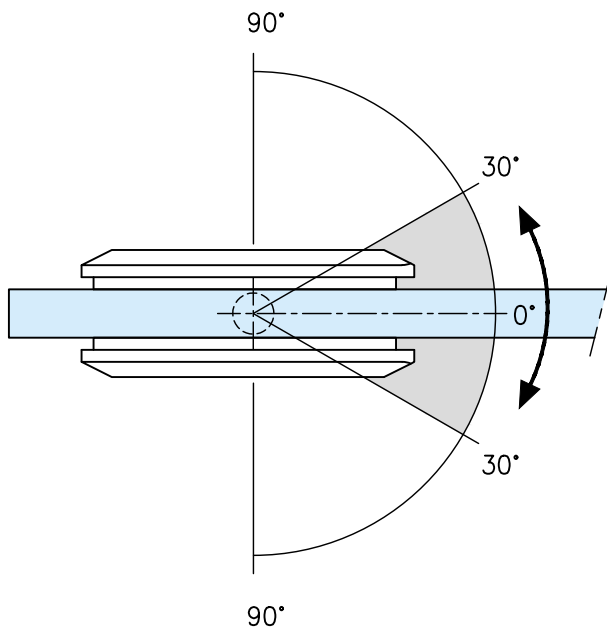

Pivot Glass Door Hinge

Stainless Steel - **41.6512.000.12**
Anthracite (Black) - **41.6512.000.26**

8 mm
-
10mm

900 mm
max.

40 kg max.

*drawing shows 8mm glass without PVC seals

Stainless Steel - **41.6512.000.12**
Anthracite (Black) - **41.6512.000.26**

glass cutout

max. load weights and door width

automatic closing action from 30°