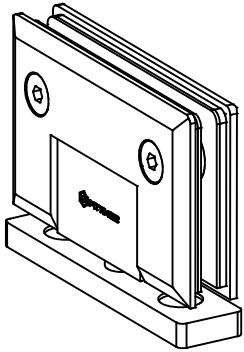

Pivot Glass Door Hinge

Stainless Steel - **41.6512.000.12**
Anthracite (Black) - **41.6512.000.26**

8 mm
-
10mm

900 mm
max.

40 kg max.

*drawing shows 8mm glass without PVC seals

Stainless Steel - **41.6512.000.12**
Anthracite (Black) - **41.6512.000.26**

glass cutout

max. load weights and door width

automatic closing action from 30°