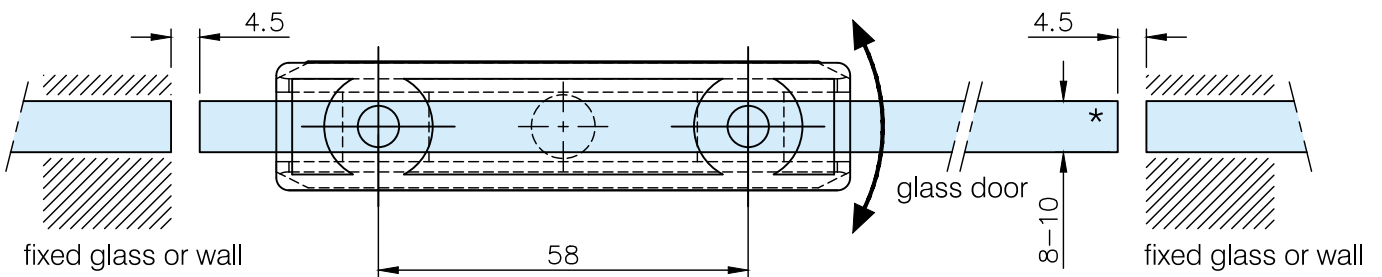

Pivot Glass Door Hinge

Stainless Steel - **41.6512.000.12**
Anthracite (Black) - **41.6512.000.26**

8 mm
-
10mm

900 mm
max.

40 kg max.

*drawing shows 8mm glass without PVC seals

Stainless Steel - **41.6512.000.12**
Anthracite (Black) - **41.6512.000.26**

glass cutout

max. load weights and door width

automatic closing action from 30°