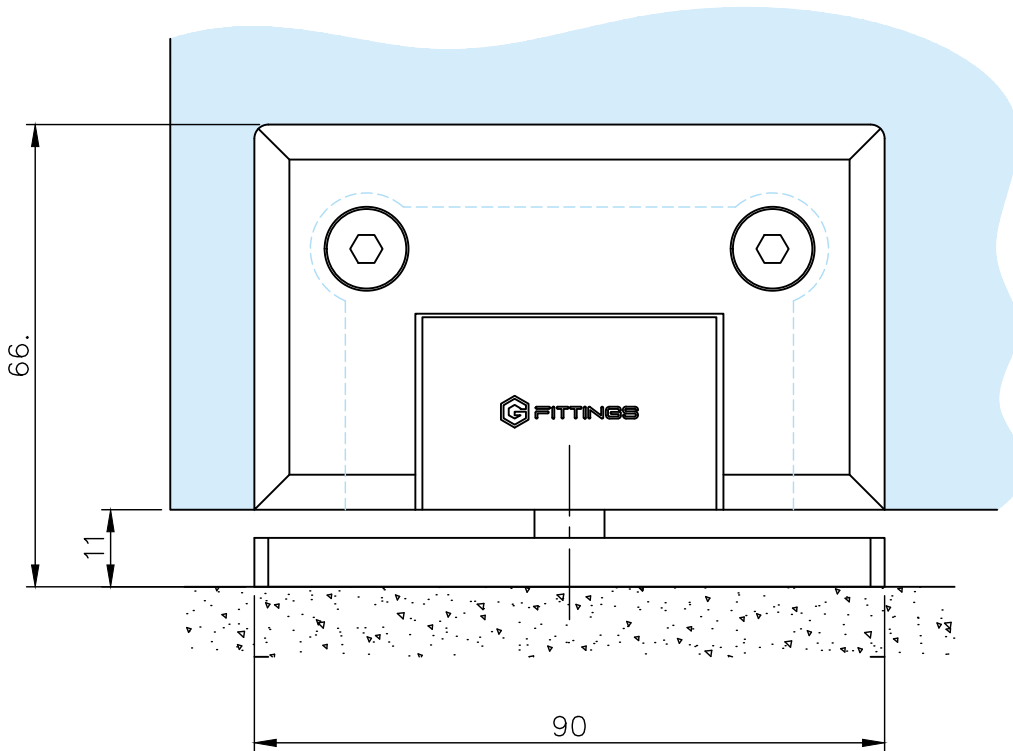

Pivot Glass Door Hinge

Stainless Steel - **41.6512.000.12**
Anthracite (Black) - **41.6512.000.26**

8 mm
-
10mm

900 mm
max.

40 kg max.

*drawing shows 8mm glass without PVC seals

Stainless Steel - **41.6512.000.12**
Anthracite (Black) - **41.6512.000.26**

glass cutout

max. load weights and door width

automatic closing action from 30°