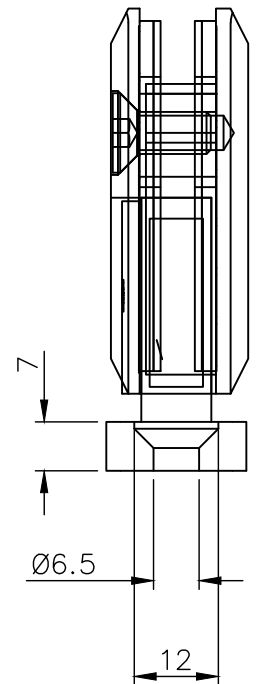

Pivot Glass Door Hinge

Stainless Steel - **41.6512.000.12**
Anthracite (Black) - **41.6512.000.26**

8 mm
-
10mm

900 mm
max.

40 kg max.

*drawing shows 8mm glass without PVC seals

Stainless Steel - **41.6512.000.12**
Anthracite (Black) - **41.6512.000.26**

glass cutout

max. load weights and door width

automatic closing action from 30°