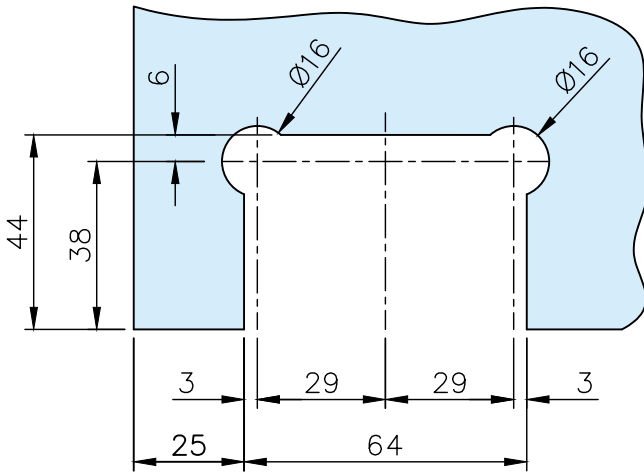

Pivot Glass Door Hinge

Stainless Steel - **41.6512.000.12**
Anthracite (Black) - **41.6512.000.26**

8 mm
-
10mm

900 mm
max.

40 kg max.

*drawing shows 8mm glass without PVC seals

Stainless Steel - **41.6512.000.12**
Anthracite (Black) - **41.6512.000.26**

glass cutout

max. load weights and door width

automatic closing action from 30°