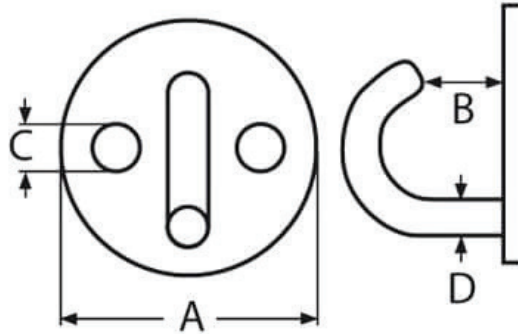

Round Hook Pad Eye - Stainless Steel

Code	D (mm)	A (mm)	B (mm)	C (mm)
PERH-050	5	33	8	4.5
PERH-060	6	40	12	4.5
PERH-080	8	50	14	5.5

A note about dimensional information

Please be aware that dimensions published on our site should be treated as indicative.