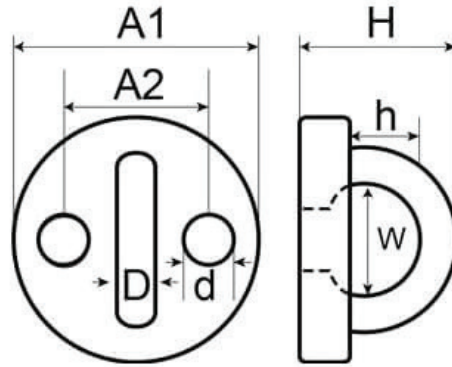

Round Pad Eye - Stainless Steel

| Code | D (mm) | A1 (mm) | A2 (mm) | H (mm) | h (mm) | W (mm) | d (mm) |
|---------|-----------|------------|------------|-----------|-----------|-----------|-----------|
| PER-050 | 5 | 33 | 19.5 | 20 | 12 | 12 | 4.2 |
| PER-060 | 6 | 40 | 23 | 26 | 17 | 17 | 4.2 |
| PER-080 | 8 | 50 | 29.5 | 32 | 20 | 20 | 5.2 |

A note about dimensional information

Please be aware that dimensions published on our site should be treated as indicative.

We publish dimensions to the best of our ability, however manufacturers can, from time to time, make small alterations to their designs.