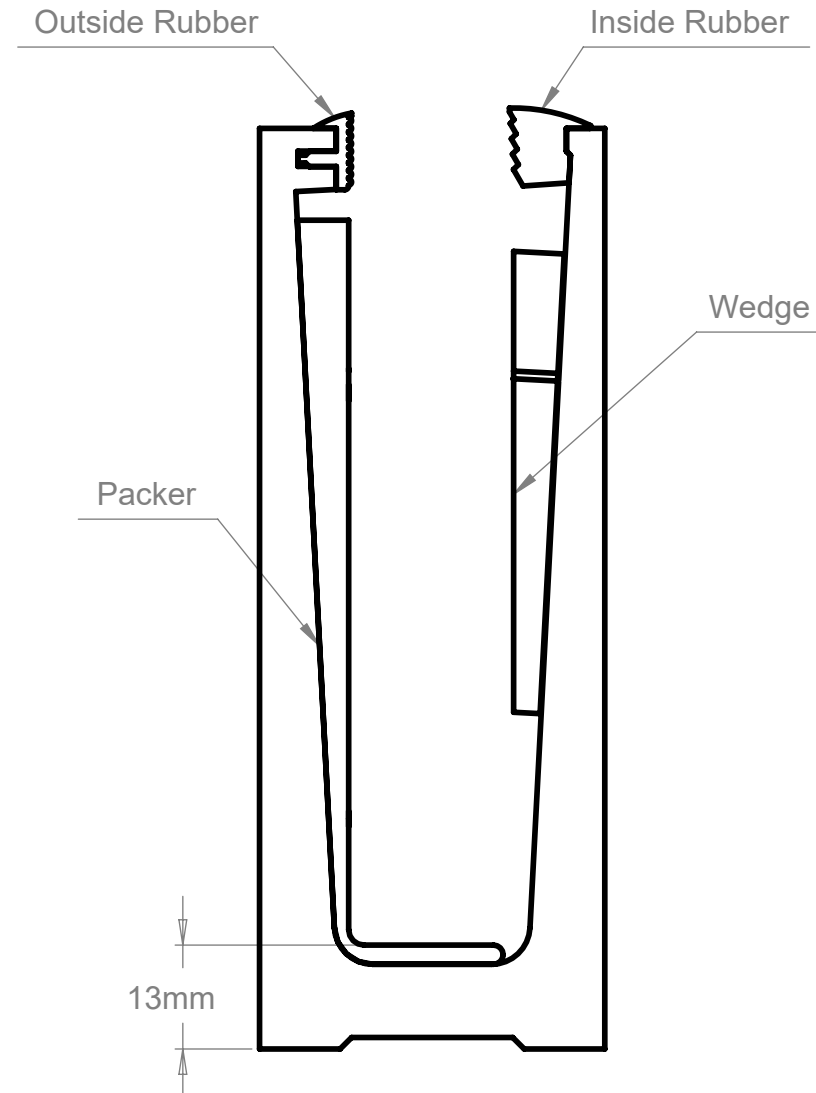

## Rubber Insert and Wedge Gasket Kit - Slim-Loc Glass Balustrade

Each 2.5 metre (2500mm) kit includes

*Wedges should be spaced at 4 per metre.*