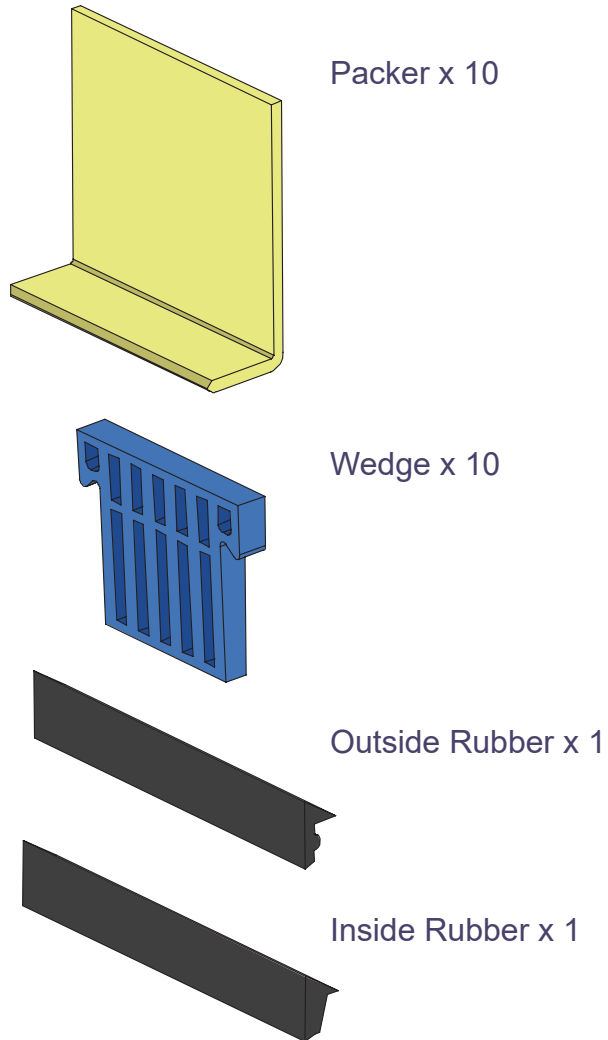

## Rubber Insert and Wedge Gasket Kit - Slim-Loc Glass Balustrade

Each 2.5 metre (2500mm) kit includes

*Wedges should be spaced at 4 per metre.*