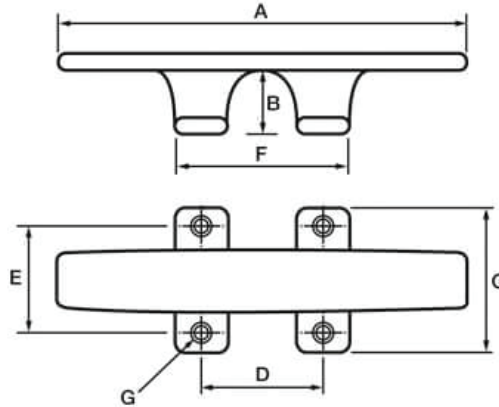

Sheerline Deck Cleat - 4 Hole - Slim Base

Code	A (mm)	B (mm)	C (mm)	D (mm)	E (mm)	F (mm)	G	Weight (kg)
SSC4-161	161	18	58	52	38	75	M6	0.25
SSC4-207	207	23	65	60	46	84	M6	0.30
SSC4-254	254	28	83	75	57	107	M8	0.65
SSC4-305	305	29	82	78	57	112	M8	0.75
SSC4-355	355	30	87	84	60	121	M8	1.00
SSC4-405	405	33	90	88	62	128	M8	1.35

A note about dimensional information

Please be aware that dimensions published on our site should be treated as indicative.

We publish dimensions to the best of our ability, however manufacturers can, from time to time, make small alterations to their designs.