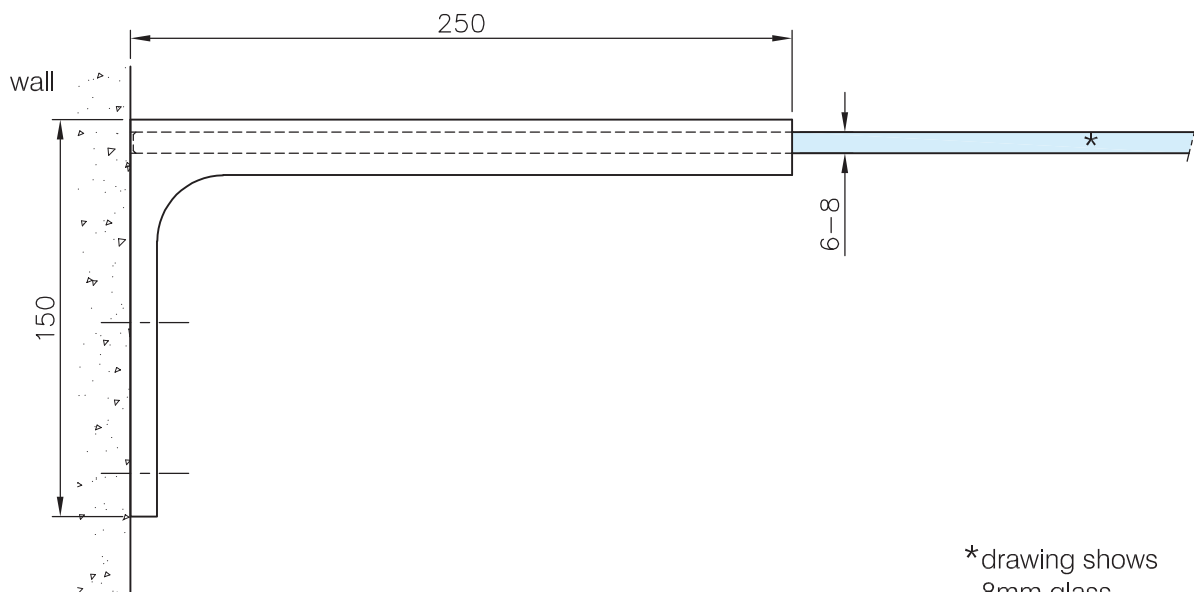

Shower Screen Bracket - 90 Degree - Right Hand

Wall mount stabiliser for 6mm to 8mm glass screens

Options:

Position: Right

Material: Stainless steel AISI 394

Weight: 0.75 kg

Finish: Stainless Steel

Chrome Design

Anthracite Black Design

* drawing shows 8mm glass

Shower Screen Bracket - 90 Degree - Right Hand

Installation

Wall fixation:

Mounting screws are covered after installation.