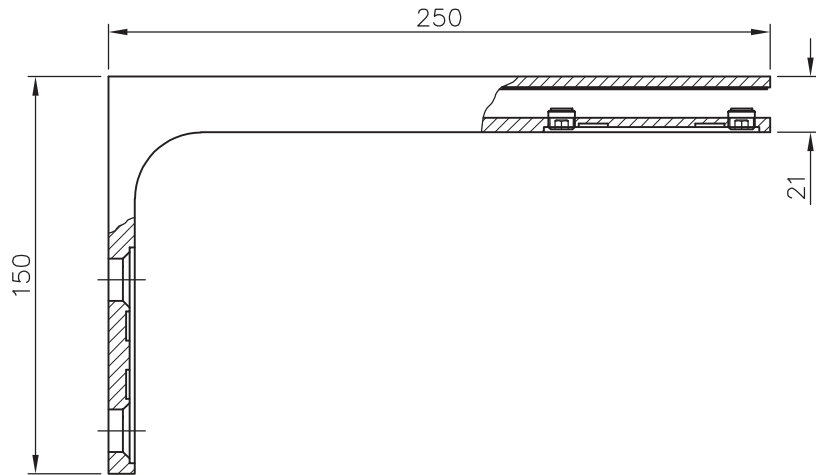

Shower Screen Bracket - 90 Degree - Right Hand

Wall mount stabiliser for 6mm to 8mm glass screens

Options:

Position: Right

Material: Stainless steel AISI 394

Weight: 0.75 kg

Finish: Stainless Steel

Chrome Design

Anthracite Black Design

* drawing shows 8mm glass

Shower Screen Bracket - 90 Degree - Right Hand

Installation

Wall fixation:

Mounting screws are covered after installation.