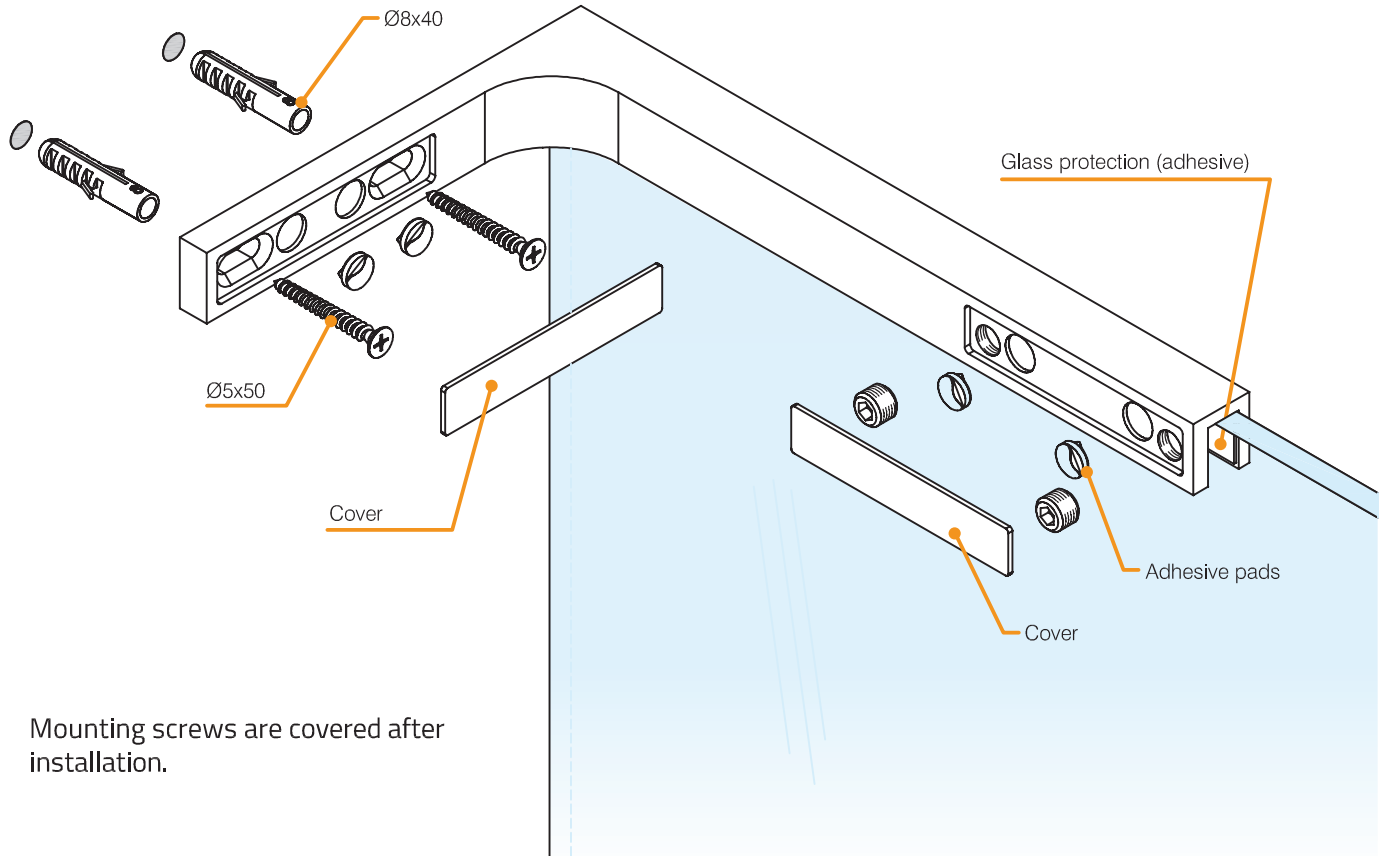

Shower Screen Bracket - 90 Degree - Right Hand

Wall mount stabiliser for 6mm to 8mm glass screens

Options:

Position: Right

Material: Stainless steel AISI 394

Weight: 0.75 kg

Finish: Stainless Steel

Chrome Design

Anthracite Black Design

* drawing shows 8mm glass

Shower Screen Bracket - 90 Degree - Right Hand

Installation

Wall fixation:

Mounting screws are covered after installation.