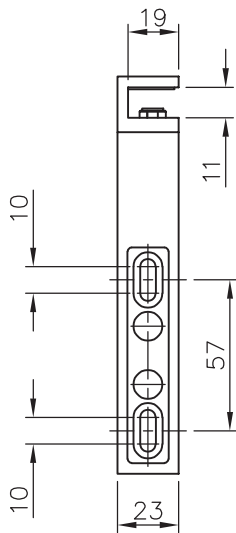

Shower Screen Bracket - 90 Degree - Right Hand

Wall mount stabiliser for 6mm to 8mm glass screens

Options:

Position: Right

Material: Stainless steel AISI 394

Weight: 0.75 kg

Finish: Stainless Steel

Chrome Design

Anthracite Black Design

* drawing shows 8mm glass

Shower Screen Bracket - 90 Degree - Right Hand

Installation

Wall fixation:

Mounting screws are covered after installation.