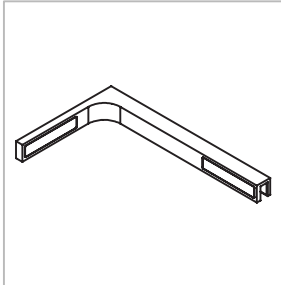

Shower Screen Bracket - 90 Degree - Right Hand

Wall mount stabiliser for 6mm to 8mm glass screens

Options:

Position: Right

Material: Stainless steel AISI 394

Weight: 0.75 kg

Finish: Stainless Steel

Chrome Design

Anthracite Black Design

* drawing shows 8mm glass

Shower Screen Bracket - 90 Degree - Right Hand

Installation

Wall fixation:

Mounting screws are covered after installation.