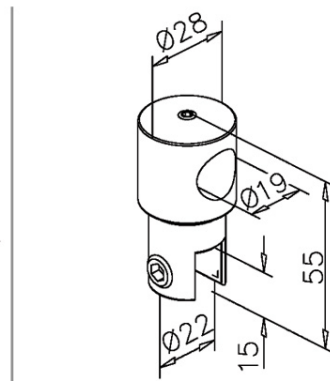

## Shower Screen Stabiliser Arm - T-Connector Tube Mount

Stainless Steel Finish  
**29.6016.019.12**

Chrome Design  
**29.6016.019.10**

Anthracite Black Design  
**29.6016.019.26**

## Shower Screen Stabiliser Arm - T-Connector Tube Mount