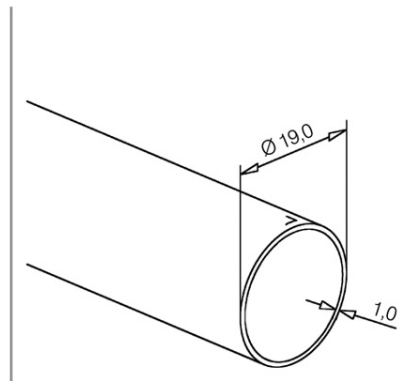

## Shower Screen Stabiliser Arm - T-Connector Tube Mount

Stainless Steel Finish  
**29.6016.019.12**

Chrome Design  
**29.6016.019.10**

Anthracite Black Design  
**29.6016.019.26**

## Shower Screen Stabiliser Arm - T-Connector Tube Mount