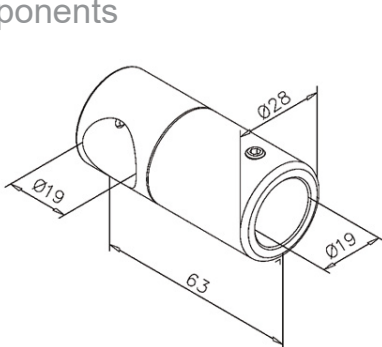

## Shower Screen Stabiliser Arm - T-Connector Tube Mount

Stainless Steel Finish  
**29.6016.019.12**

Chrome Design  
**29.6016.019.10**

Anthracite Black Design  
**29.6016.019.26**

## Shower Screen Stabiliser Arm - T-Connector Tube Mount