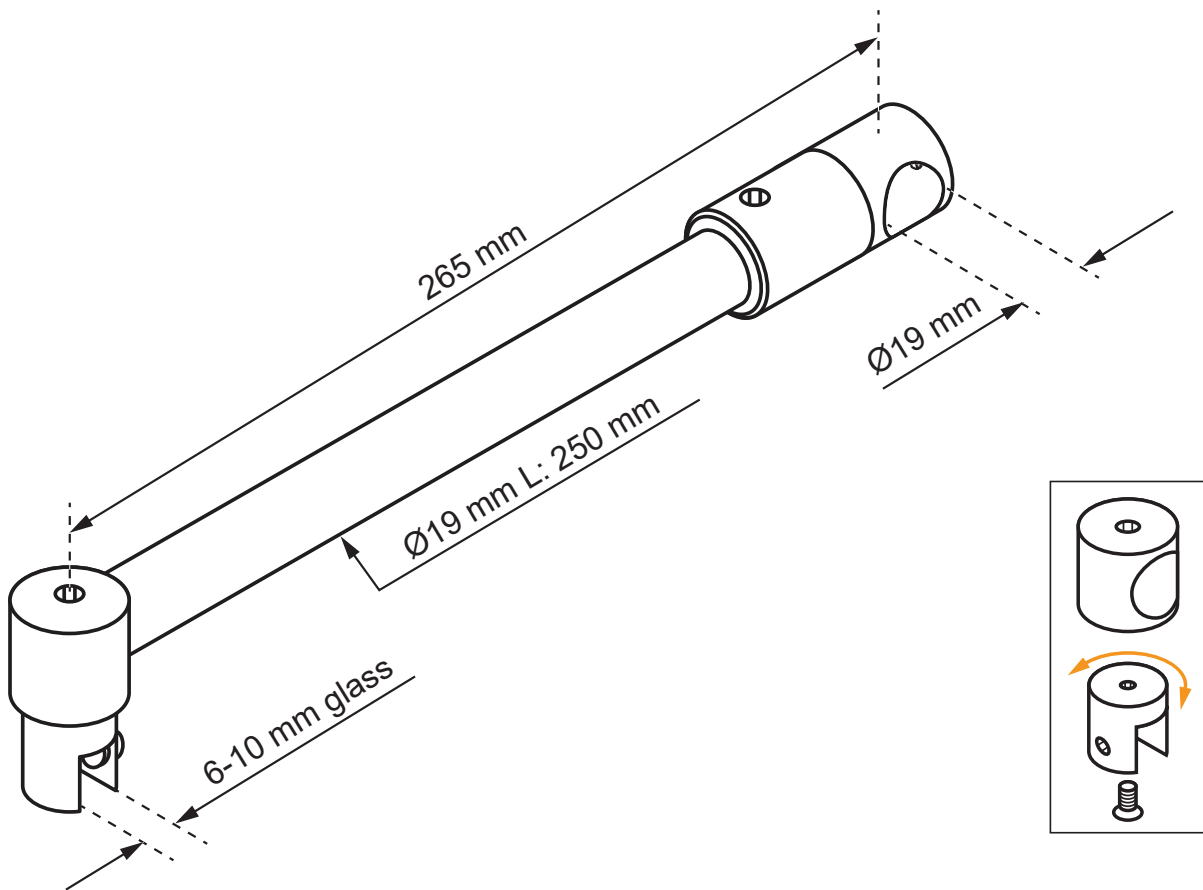

## Shower Screen Stabiliser Arm - T-Connector Tube Mount

Stainless Steel Finish  
**29.6016.019.12**

Chrome Design  
**29.6016.019.10**

Anthracite Black Design  
**29.6016.019.26**

## Shower Screen Stabiliser Arm - T-Connector Tube Mount