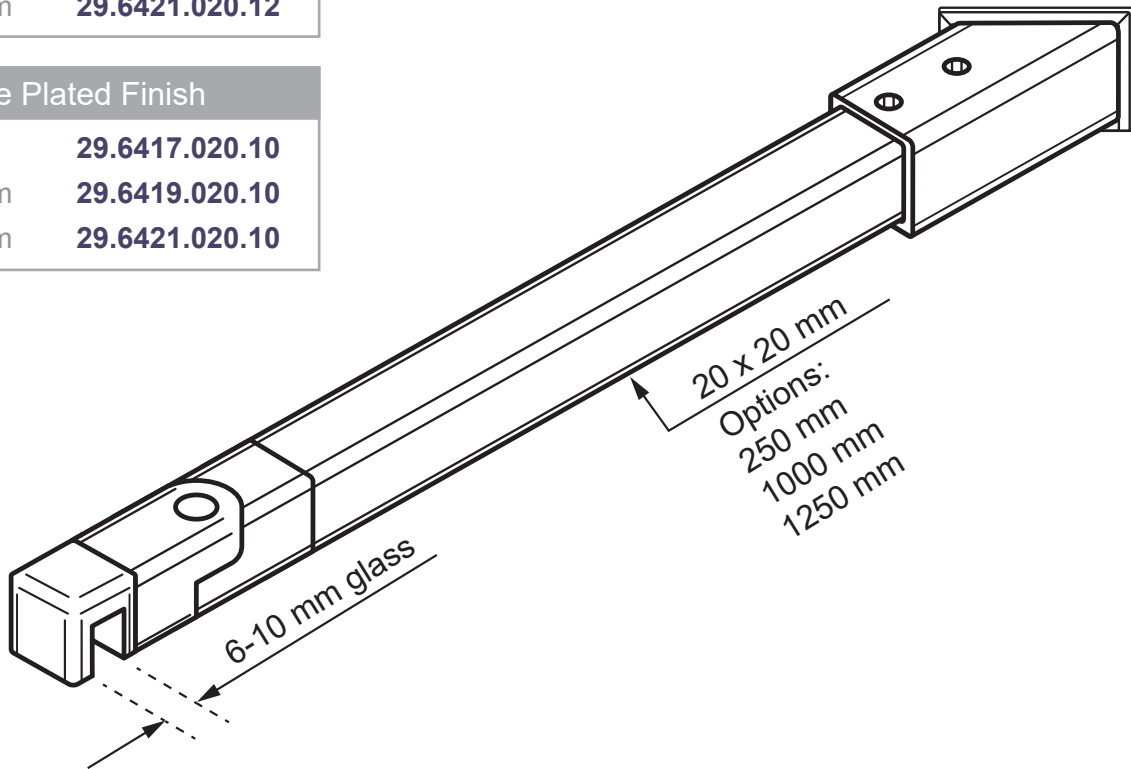

## Shower Screen Support Arm - 45 Degree Wall to Glass - Square

Choice of:

Stainless Steel Design	
250mm	<b>29.6417.020.12</b>
1000mm	<b>29.6419.020.12</b>
1250mm	<b>29.6421.020.12</b>

Chrome Plated Finish	
250mm	<b>29.6417.020.10</b>
1000mm	<b>29.6419.020.10</b>
1250mm	<b>29.6421.020.10</b>

## Shower Screen Support Arm - 45 Degree Wall to Glass - Square