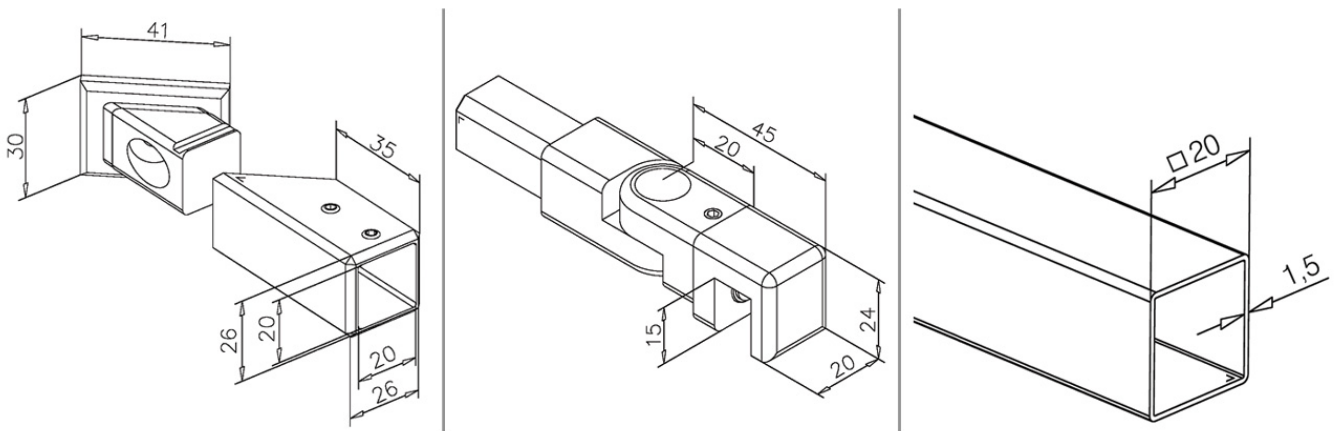

## Shower Screen Support Arm - 45 Degree Wall to Glass - Square

Choice of:

Stainless Steel Design	
250mm	<b>29.6417.020.12</b>
1000mm	<b>29.6419.020.12</b>
1250mm	<b>29.6421.020.12</b>

Chrome Plated Finish	
250mm	<b>29.6417.020.10</b>
1000mm	<b>29.6419.020.10</b>
1250mm	<b>29.6421.020.10</b>

## Shower Screen Support Arm - 45 Degree Wall to Glass - Square