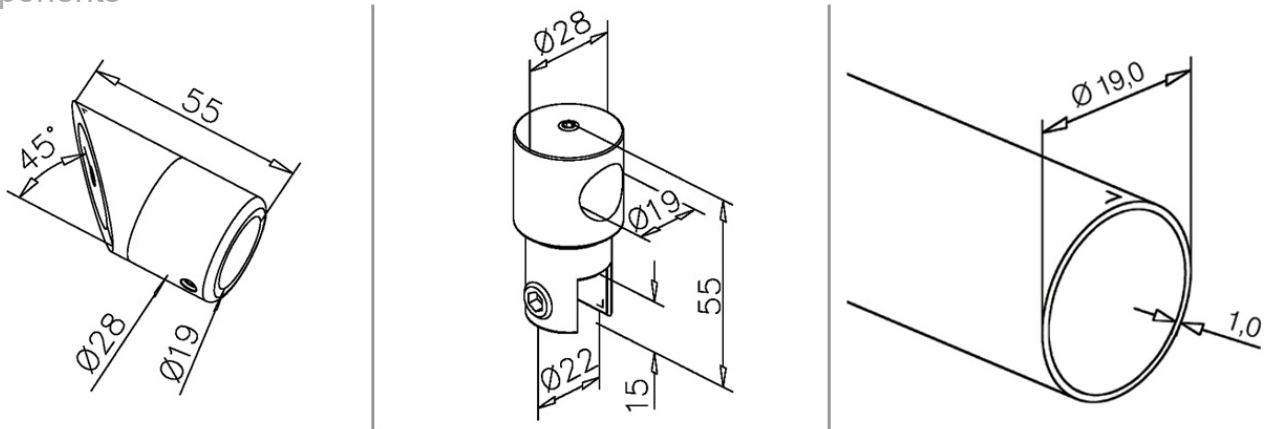

Shower Screen Support Arm - 45 Degree Wall to Glass - Tubular

Choice of:

Stainless Steel Design	
250mm	29.6017.019.12
1000mm	29.6019.019.12
1250mm	29.6021.019.12

Chrome Design	
250mm	29.6017.019.10
1000mm	29.6019.019.10
1250mm	29.6021.019.10

Anthracite Black Design	
250mm	29.6017.019.26
1250mm	29.6021.019.26

Components

Shower Screen Support Arm - 45 Degree Wall to Glass - Tubular