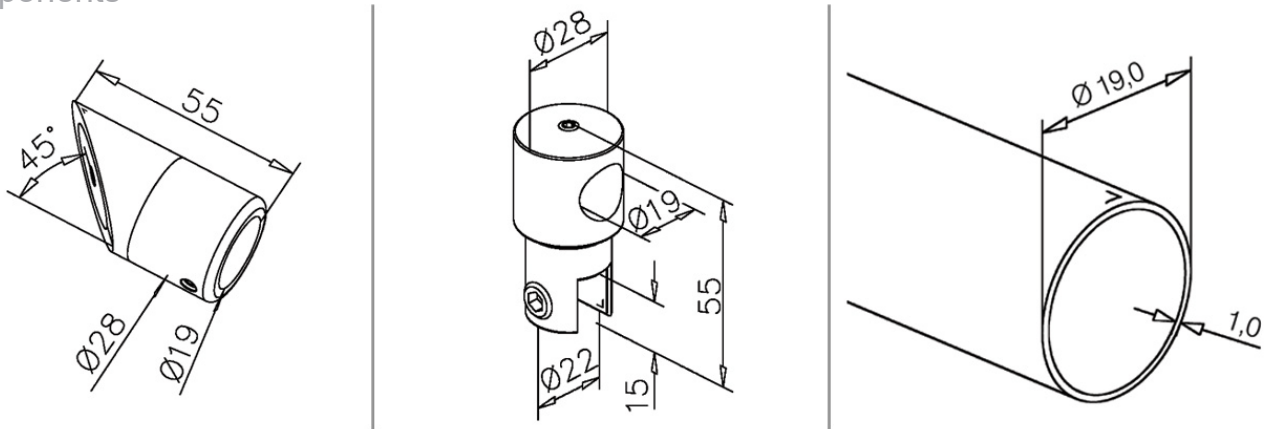

## Shower Screen Support Arm - 45 Degree Wall to Glass - Tubular

Choice of:

Stainless Steel Design	
250mm	<b>29.6017.019.12</b>
1000mm	<b>29.6019.019.12</b>
1250mm	<b>29.6021.019.12</b>

Chrome Plated Finish	
250mm	<b>29.6017.019.10</b>
1000mm	<b>29.6019.019.10</b>
1250mm	<b>29.6021.019.10</b>

## Shower Screen Support Arm - 45 Degree Wall to Glass - Tubular