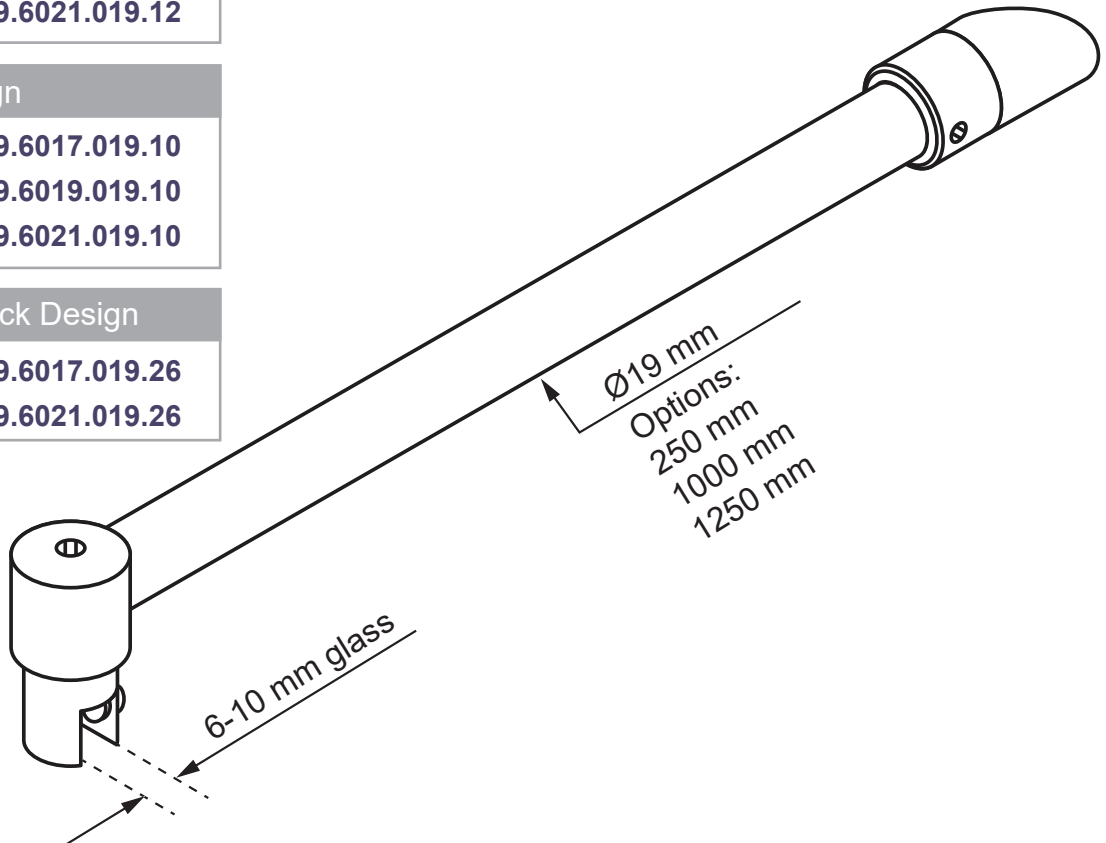

Shower Screen Support Arm - 45 Degree Wall to Glass - Tubular

Choice of:

Stainless Steel Design	
250mm	29.6017.019.12
1000mm	29.6019.019.12
1250mm	29.6021.019.12

Chrome Design	
250mm	29.6017.019.10
1000mm	29.6019.019.10
1250mm	29.6021.019.10

Anthracite Black Design	
250mm	29.6017.019.26
1250mm	29.6021.019.26

Components

Shower Screen Support Arm - 45 Degree Wall to Glass - Tubular