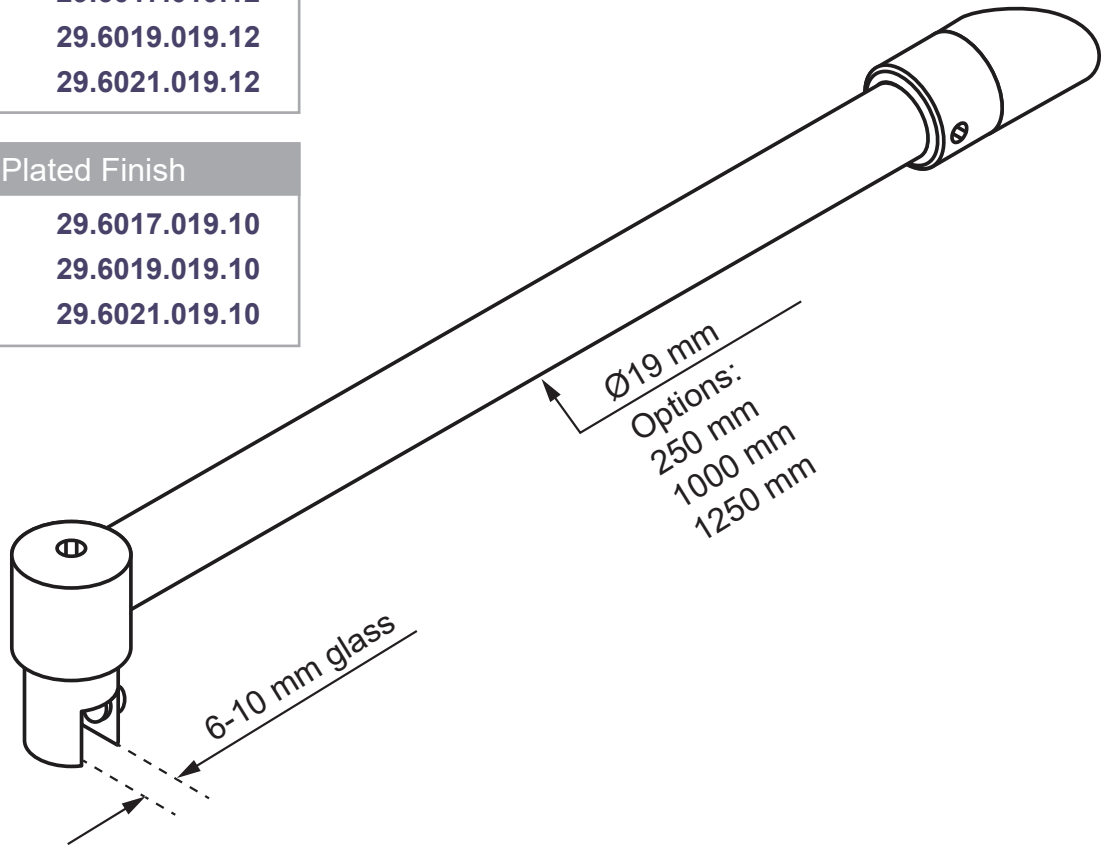

## Shower Screen Support Arm - 45 Degree Wall to Glass - Tubular

Choice of:

Stainless Steel Design	
250mm	<b>29.6017.019.12</b>
1000mm	<b>29.6019.019.12</b>
1250mm	<b>29.6021.019.12</b>

Chrome Plated Finish	
250mm	<b>29.6017.019.10</b>
1000mm	<b>29.6019.019.10</b>
1250mm	<b>29.6021.019.10</b>

### Components

## Shower Screen Support Arm - 45 Degree Wall to Glass - Tubular