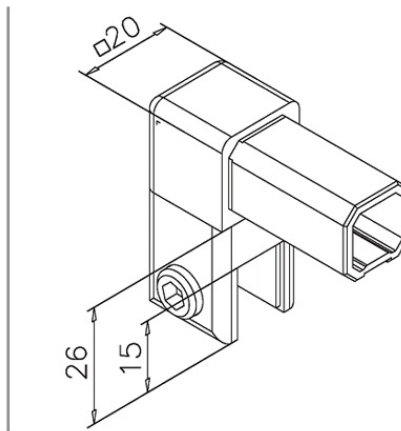

Shower Screen Support Arm - Wall to Glass - Square

Choice of:

Stainless Steel Design	
1000mm	29.6418.020.12
1250mm	29.6420.020.12
1500mm	29.6422.020.12

Anthracite Black Design	
1000mm	29.6418.020.26

Matt Brass Effect	
1000mm	29.6418.020.21

Chrome Design	
1000mm	29.6418.020.10
1250mm	29.6420.020.10
1500mm	29.6422.020.10

Components

Shower Screen Support Arm - Wall to Glass - Square