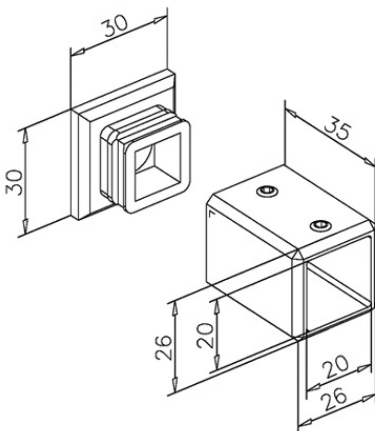

Shower Screen Support Arm - Wall to Glass - Square

Choice of:

Stainless Steel Design	
1000mm	29.6418.020.12
1250mm	29.6420.020.12
1500mm	29.6422.020.12

Anthracite Black Design	
1000mm	29.6418.020.26

Matt Brass Effect	
1000mm	29.6418.020.21

Chrome Design	
1000mm	29.6418.020.10
1250mm	29.6420.020.10
1500mm	29.6422.020.10

Components

Shower Screen Support Arm - Wall to Glass - Square