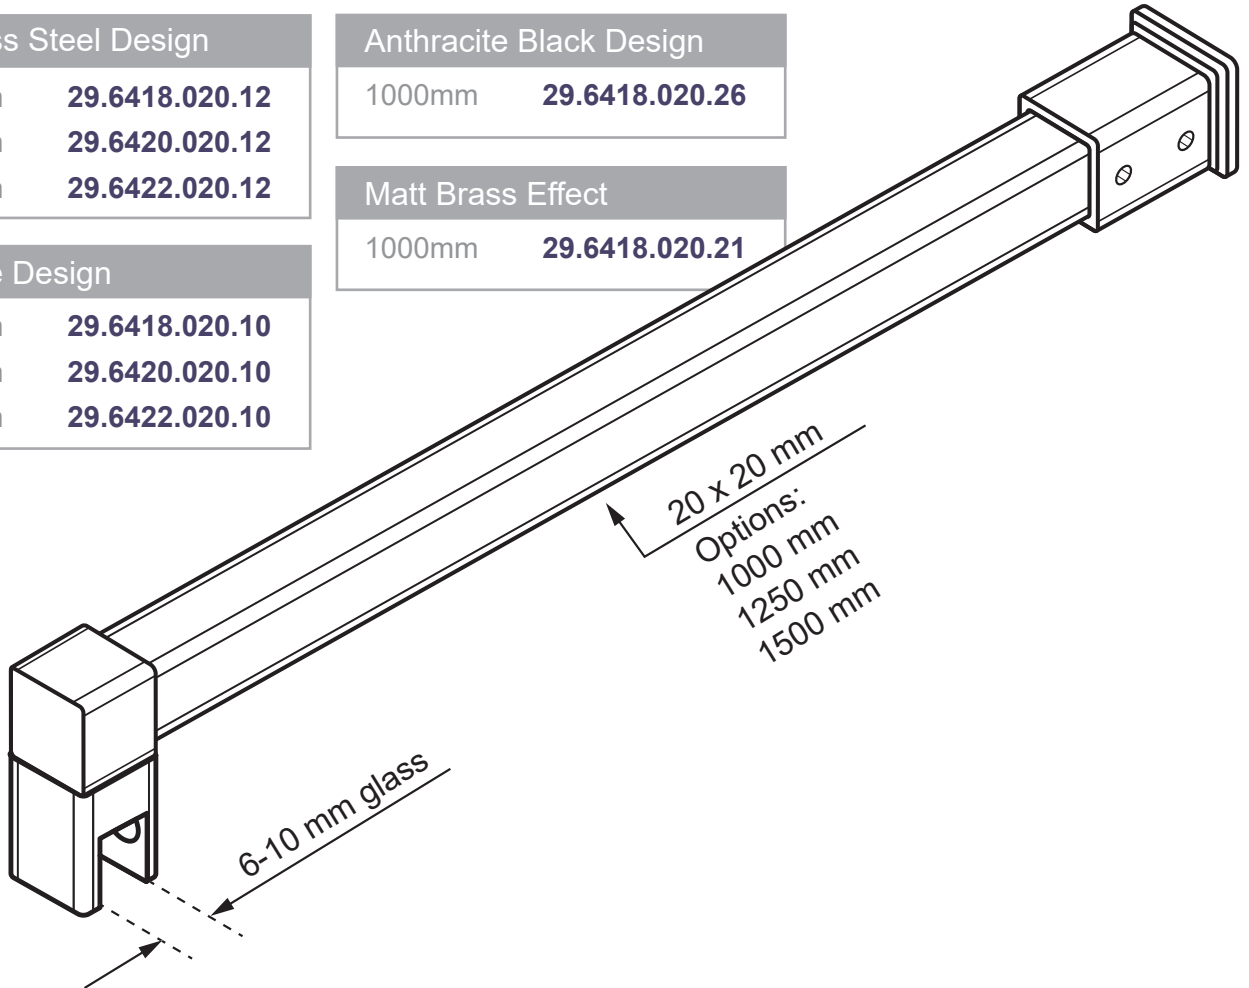

Shower Screen Support Arm - Wall to Glass - Square

Choice of:

Stainless Steel Design	
1000mm	29.6418.020.12
1250mm	29.6420.020.12
1500mm	29.6422.020.12

Anthracite Black Design	
1000mm	29.6418.020.26

Matt Brass Effect	
1000mm	29.6418.020.21

Chrome Design	
1000mm	29.6418.020.10
1250mm	29.6420.020.10
1500mm	29.6422.020.10

Components

Shower Screen Support Arm - Wall to Glass - Square