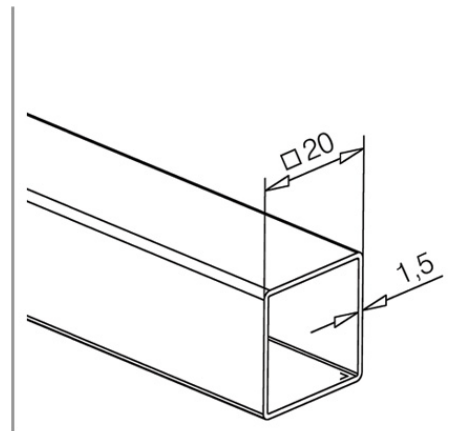

Shower Screen Support Arm - Wall to Glass - Square

Choice of:

Stainless Steel Design	
1000mm	29.6418.020.12
1250mm	29.6420.020.12
1500mm	29.6422.020.12

Anthracite Black Design	
1000mm	29.6418.020.26

Matt Brass Effect	
1000mm	29.6418.020.21

Chrome Design	
1000mm	29.6418.020.10
1250mm	29.6420.020.10
1500mm	29.6422.020.10

Components

Shower Screen Support Arm - Wall to Glass - Square