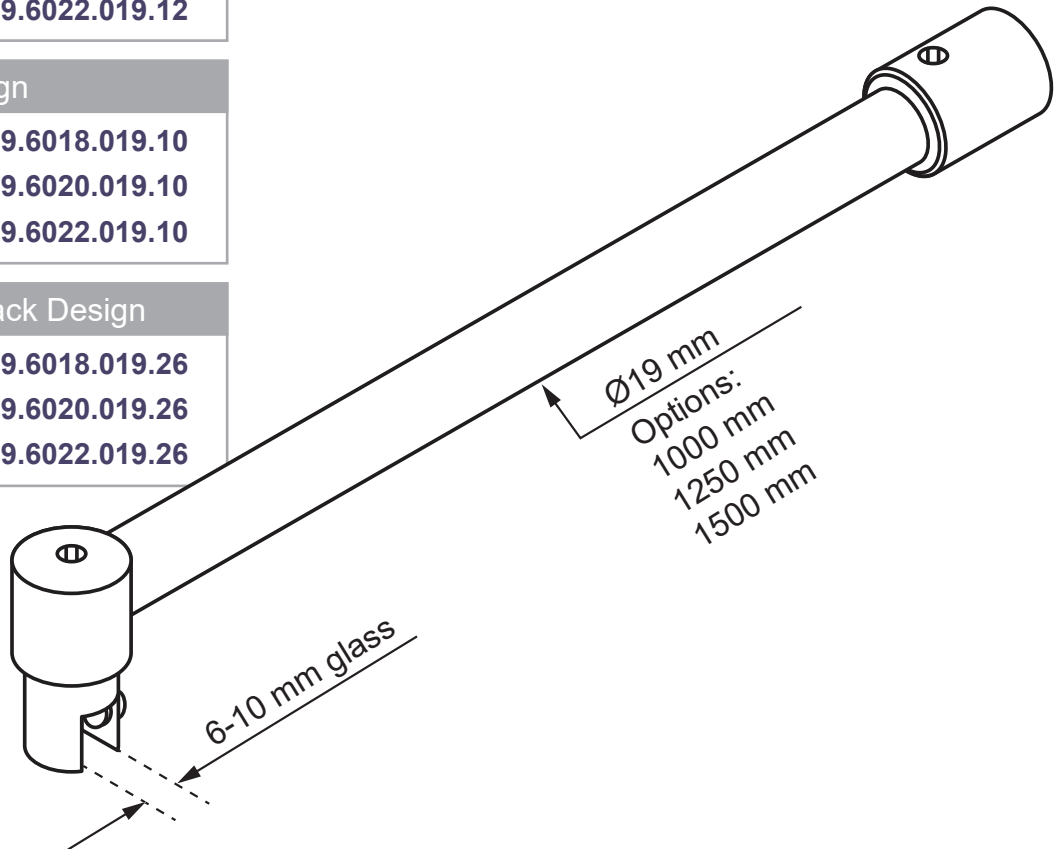

Shower Screen Support Arm - Wall to Glass - Tubular

Choice of:

Stainless Steel Design	
1000mm	29.6018.019.12
1250mm	29.6020.019.12
1500mm	29.6022.019.12

Chrome Design	
1000mm	29.6018.019.10
1250mm	29.6020.019.10
1500mm	29.6022.019.10

Anthracite Black Design	
1000mm	29.6018.019.26
1250mm	29.6020.019.26
1500mm	29.6022.019.26

Components

Shower Screen Support Arm - Wall to Glass - Tubular