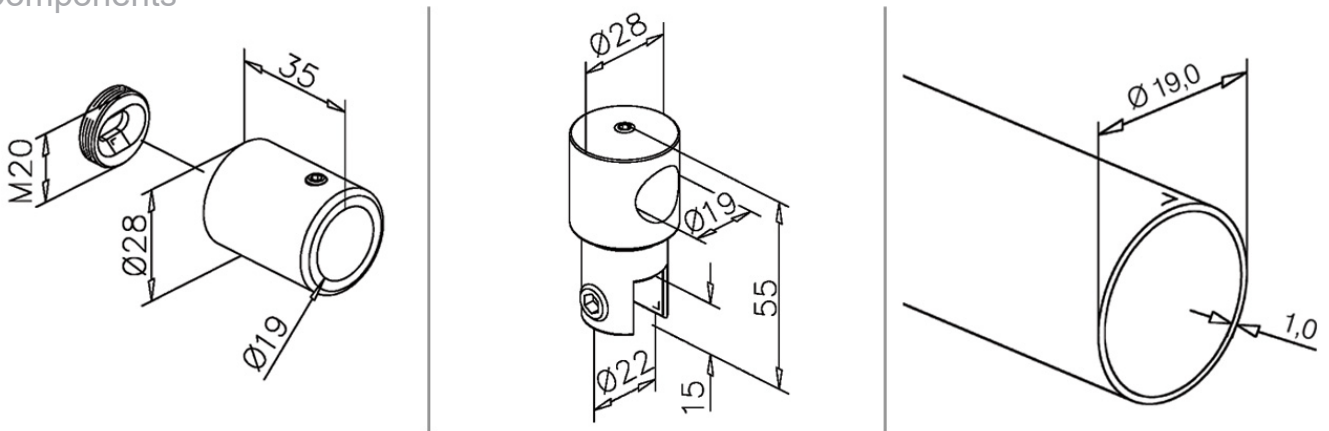

Shower Screen Support Arm - Wall to Glass - Tubular

Choice of:

Stainless Steel Design	
1000mm	29.6018.019.12
1250mm	29.6020.019.12
1500mm	29.6022.019.12

Chrome Design	
1000mm	29.6018.019.10
1250mm	29.6020.019.10
1500mm	29.6022.019.10

Anthracite Black Design	
1000mm	29.6018.019.26
1250mm	29.6020.019.26
1500mm	29.6022.019.26

Components

Shower Screen Support Arm - Wall to Glass - Tubular