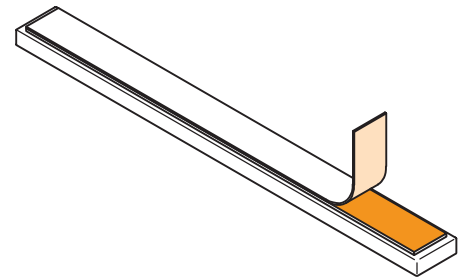

Sliding Glass Door Handle - Rectangular

47.0118.150.12

Mounting
Options:

Material: stainless steel

Weight: 0.085 kg

Finish: stainless steel design

Glass preparation:

Ensure glass surface is clean.

Remove protective backing film and stick handle in place.