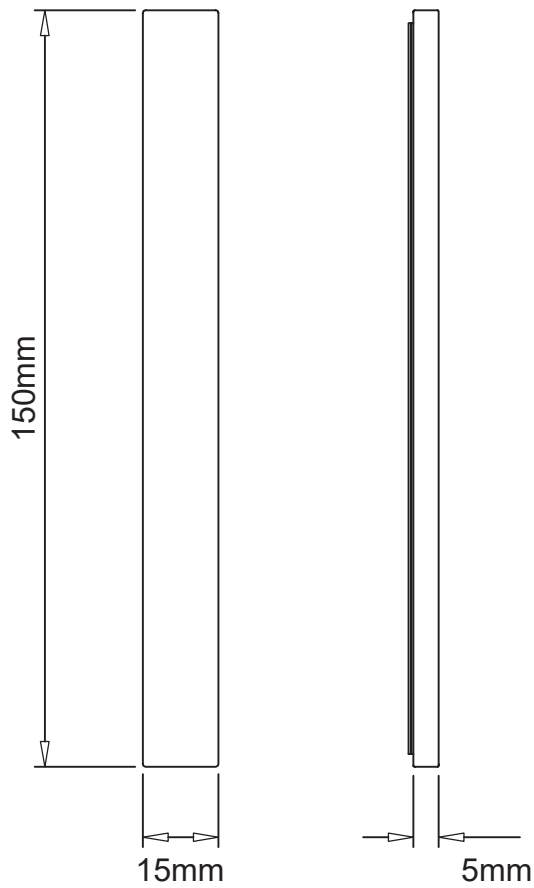

Sliding Glass Door Handle - Rectangular

47.0118.150.12

Mounting
Options:

Material: stainless steel

Weight: 0.085 kg

Finish: stainless steel design

Glass preparation:

Ensure glass surface is clean.

Remove protective backing film and stick handle in place.