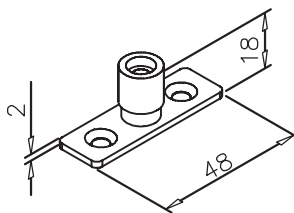

Sliding Wooden Door Track - Wall Mount Installation

Wall Mount

Aluminium

2500mm - 46.2005.250.46

Material:	Aluminium	Weight:	12,23kg
Finish:	Silver matt anodised	Door:	Wood

25mm
40mm

600mm
1200 mm

80 kg max.

Door not included in scope of supply

Scope of supply:

1x mounting key

1x guide profile

1x floor guide

End Caps Not Included:

Optional End Caps:
1x 46.2010.000.00

*Glass and door handle not included

Sliding Wooden Door Track - Wall Mount Installation

Dimensions:

- LB = min. 520mm - max. 1120mm
- DW = LB + 80mm (min. 600mm - max. 1200mm)
- L = (DW x 2) - 60
- DH = LH + 26
- X = L - DW - 465

*drawing shows 25mm thick door

Sliding Wooden Door Track - Wall Mount Installation

Dimensions:

! For a 40 mm thick door, you need a spacer between the running profile and the wall. Spacer is not included in the scope of delivery.

Sliding Wooden Door Track - Wall Mount Installation