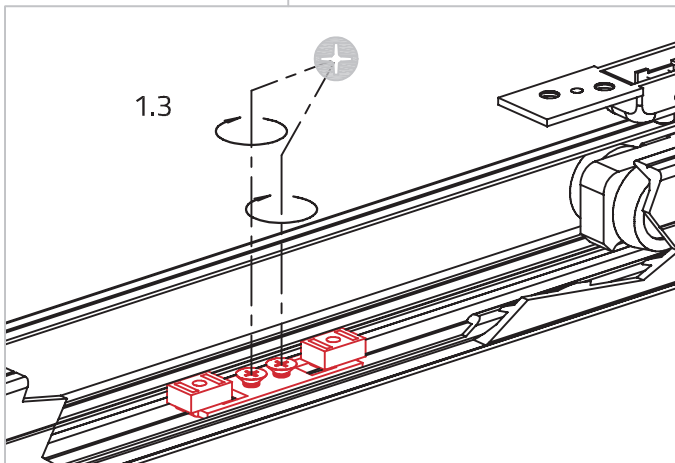

Sliding Wooden Door Track - Wall Mount Installation

Dimensions:

- LB = min. 520mm - max. 1120mm
- DW = LB + 80mm (min. 600mm - max. 1200mm)
- L = (DW x 2) - 60
- DH = LH + 26
- X = L - DW - 465

*drawing shows 25mm thick door

Sliding Wooden Door Track - Wall Mount Installation

Dimensions:

! For a 40 mm thick door, you need a spacer between the running profile and the wall. Spacer is not included in the scope of delivery.

Sliding Wooden Door Track - Wall Mount Installation

1. Prepare the running track:

1.1

1.2

1.3

1.4

Sliding Wooden Door Track - Wall Mount Installation

2. Running track:

Sliding Wooden Door Track - Wall Mount Installation