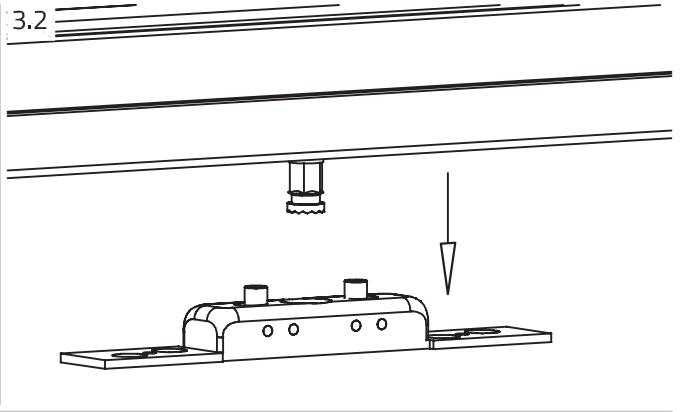

Sliding Wooden Door Track - Wall Mount Installation

3. Prepare the door: