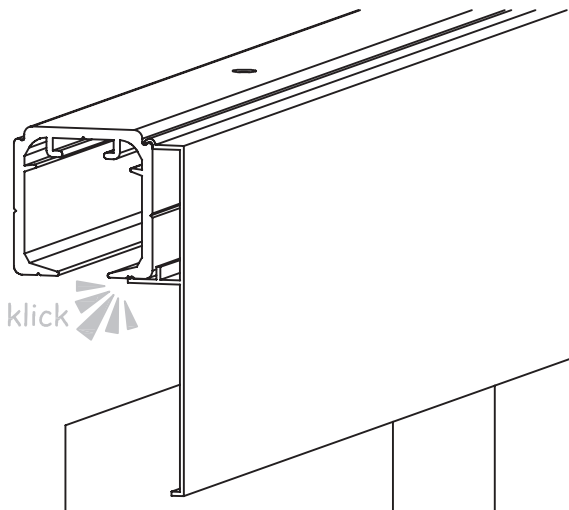

Sliding Wooden Door Track - Wall Mount Installation

Dimensions:

! For a 40 mm thick door, you need a spacer between the running profile and the wall. Spacer is not included in the scope of delivery.

Sliding Wooden Door Track - Wall Mount Installation

3. Prepare the door:

Sliding Wooden Door Track - Wall Mount Installation

4. Door guide and door mounting:

! Pay attention to the sequence of assembly

Sliding Wooden Door Track - Wall Mount Installation

5. Mount cover profile and cover caps:

Sliding Wooden Door Track - Wall Mount Installation

5. Mount cover profile and cover caps:

5.1

5.2

5.3

5.4

End Caps Not Included:

Optional End Caps:
1x 46.2010.000.00