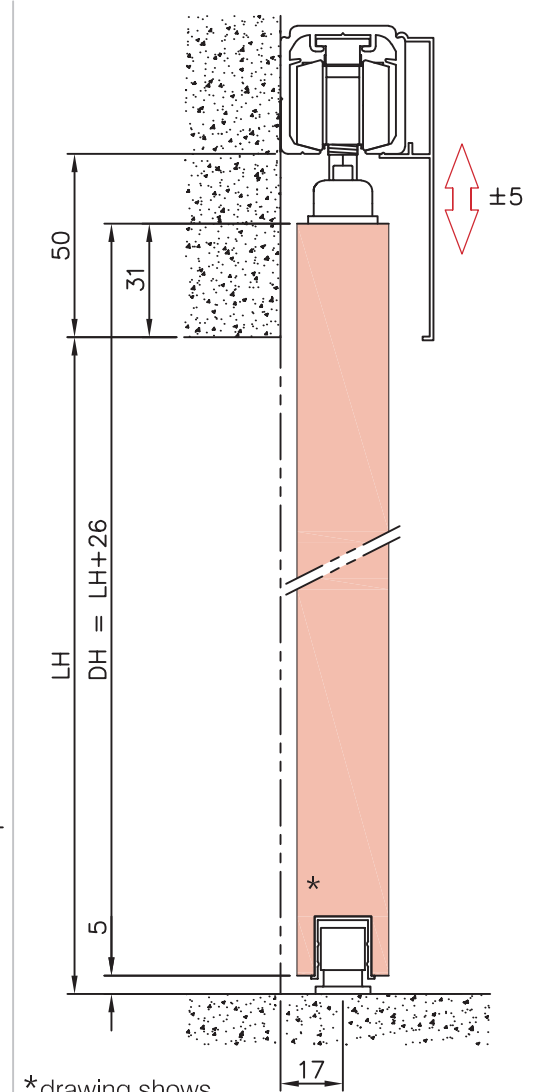

Sliding Wooden Door Track - Wall Mount Installation

Wall Mount

Aluminium

2500mm - 46.2005.250.46

Material:	Aluminium	Weight:	12,23kg
Finish:	Silver matt anodised	Door:	Wood

25mm
40mm

600mm
1200 mm

80 kg max.

Door not included in scope of supply

Scope of supply:

1x mounting key

1x guide profile

1x floor guide

End Caps Not Included:

Optional End Caps:
1x 46.2010.000.00

*Glass and door handle not included

Sliding Wooden Door Track - Wall Mount Installation

Dimensions:

- LB = min. 520mm - max. 1120mm
- DW = LB + 80mm (min. 600mm - max. 1200mm)
- L = (DW x 2) - 60
- DH = LH + 26
- X = L - DW - 465

*drawing shows 25mm thick door

Sliding Wooden Door Track - Wall Mount Installation

Dimensions:

! For a 40 mm thick door, you need a spacer between the running profile and the wall. Spacer is not included in the scope of delivery.

Sliding Wooden Door Track - Wall Mount Installation