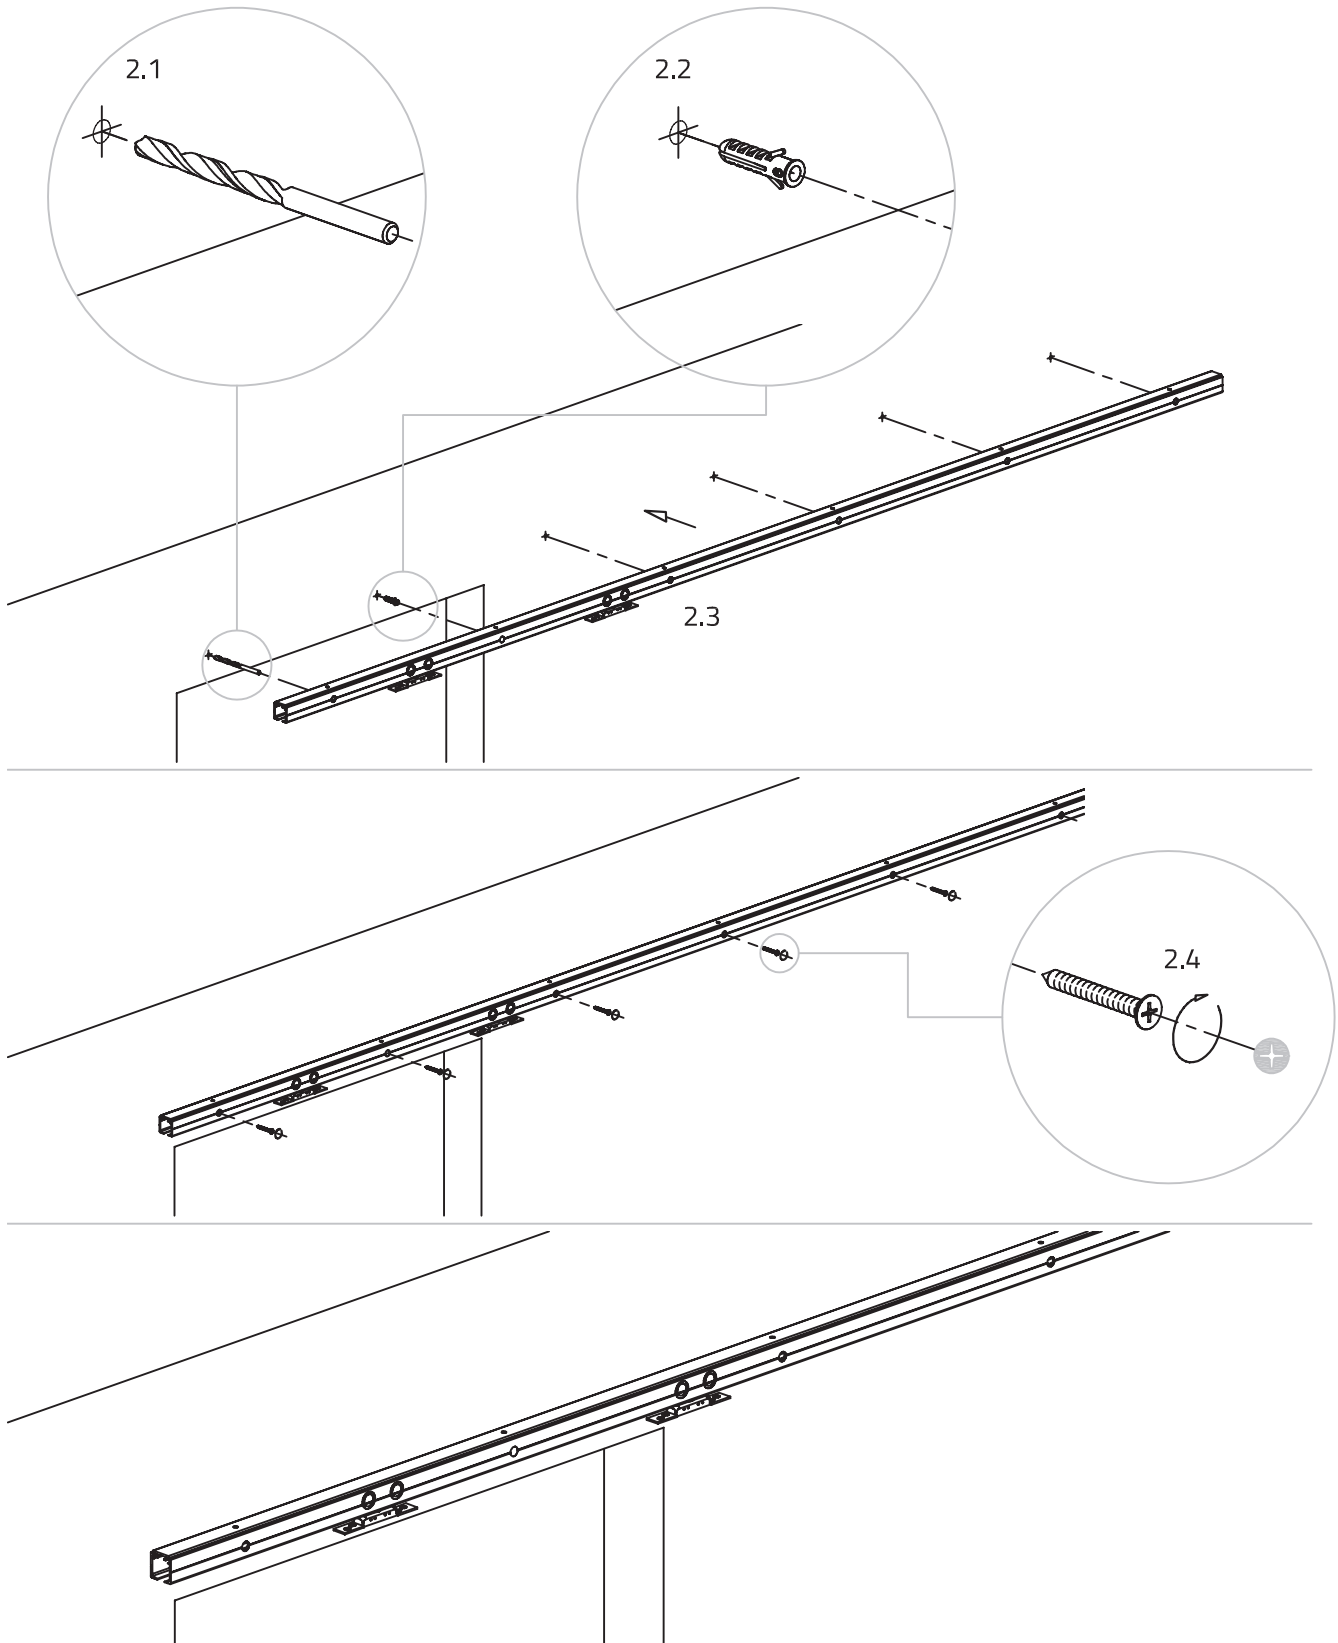

Sliding Wooden Door Track - Wall Mount Installation

Dimensions:

- LB = min. 520mm - max. 1120mm
- DW = LB + 80mm (min. 600mm - max. 1200mm)
- L = (DW x 2) - 60
- DH = LH + 26
- X = L - DW - 465

*drawing shows 25mm thick door

Sliding Wooden Door Track - Wall Mount Installation

Dimensions:

! For a 40 mm thick door, you need a spacer between the running profile and the wall. Spacer is not included in the scope of delivery.

Sliding Wooden Door Track - Wall Mount Installation

1. Prepare the running track:

1.1

1.2

1.3

1.4

Sliding Wooden Door Track - Wall Mount Installation

2. Running track:

Sliding Wooden Door Track - Wall Mount Installation