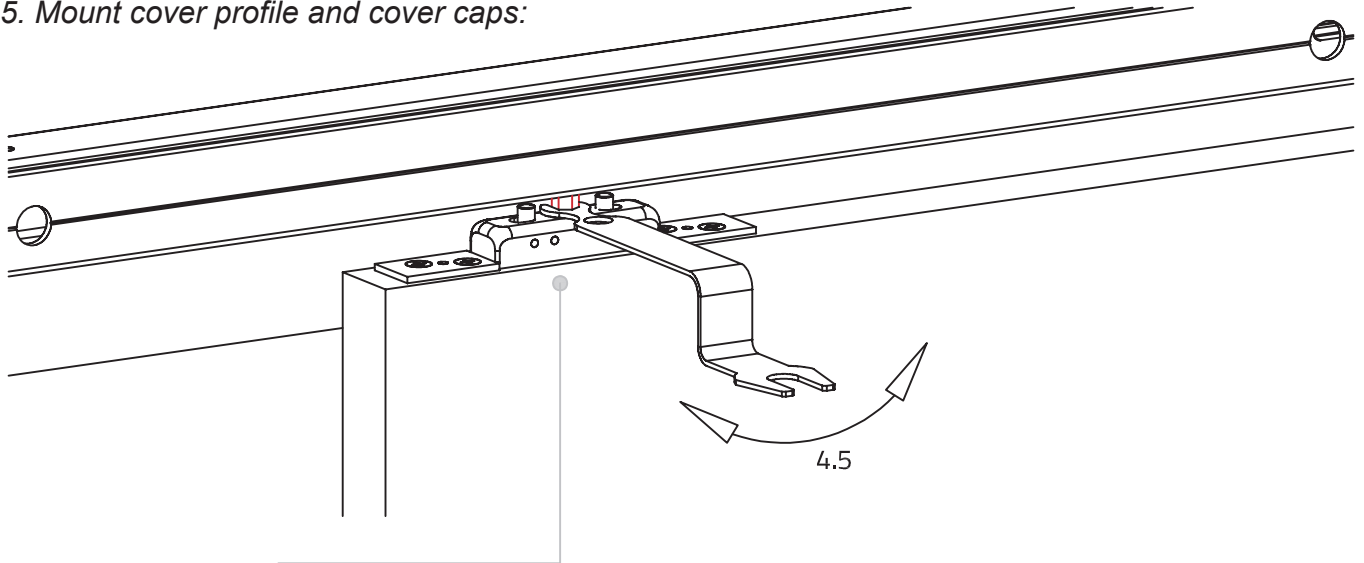

Sliding Wooden Door Track - Wall Mount Installation

Dimensions:

! For a 40 mm thick door, you need a spacer between the running profile and the wall. Spacer is not included in the scope of delivery.

Sliding Wooden Door Track - Wall Mount Installation

3. Prepare the door:

Sliding Wooden Door Track - Wall Mount Installation

4. Door guide and door mounting:

! Pay attention to the sequence of assembly

Sliding Wooden Door Track - Wall Mount Installation

5. Mount cover profile and cover caps: