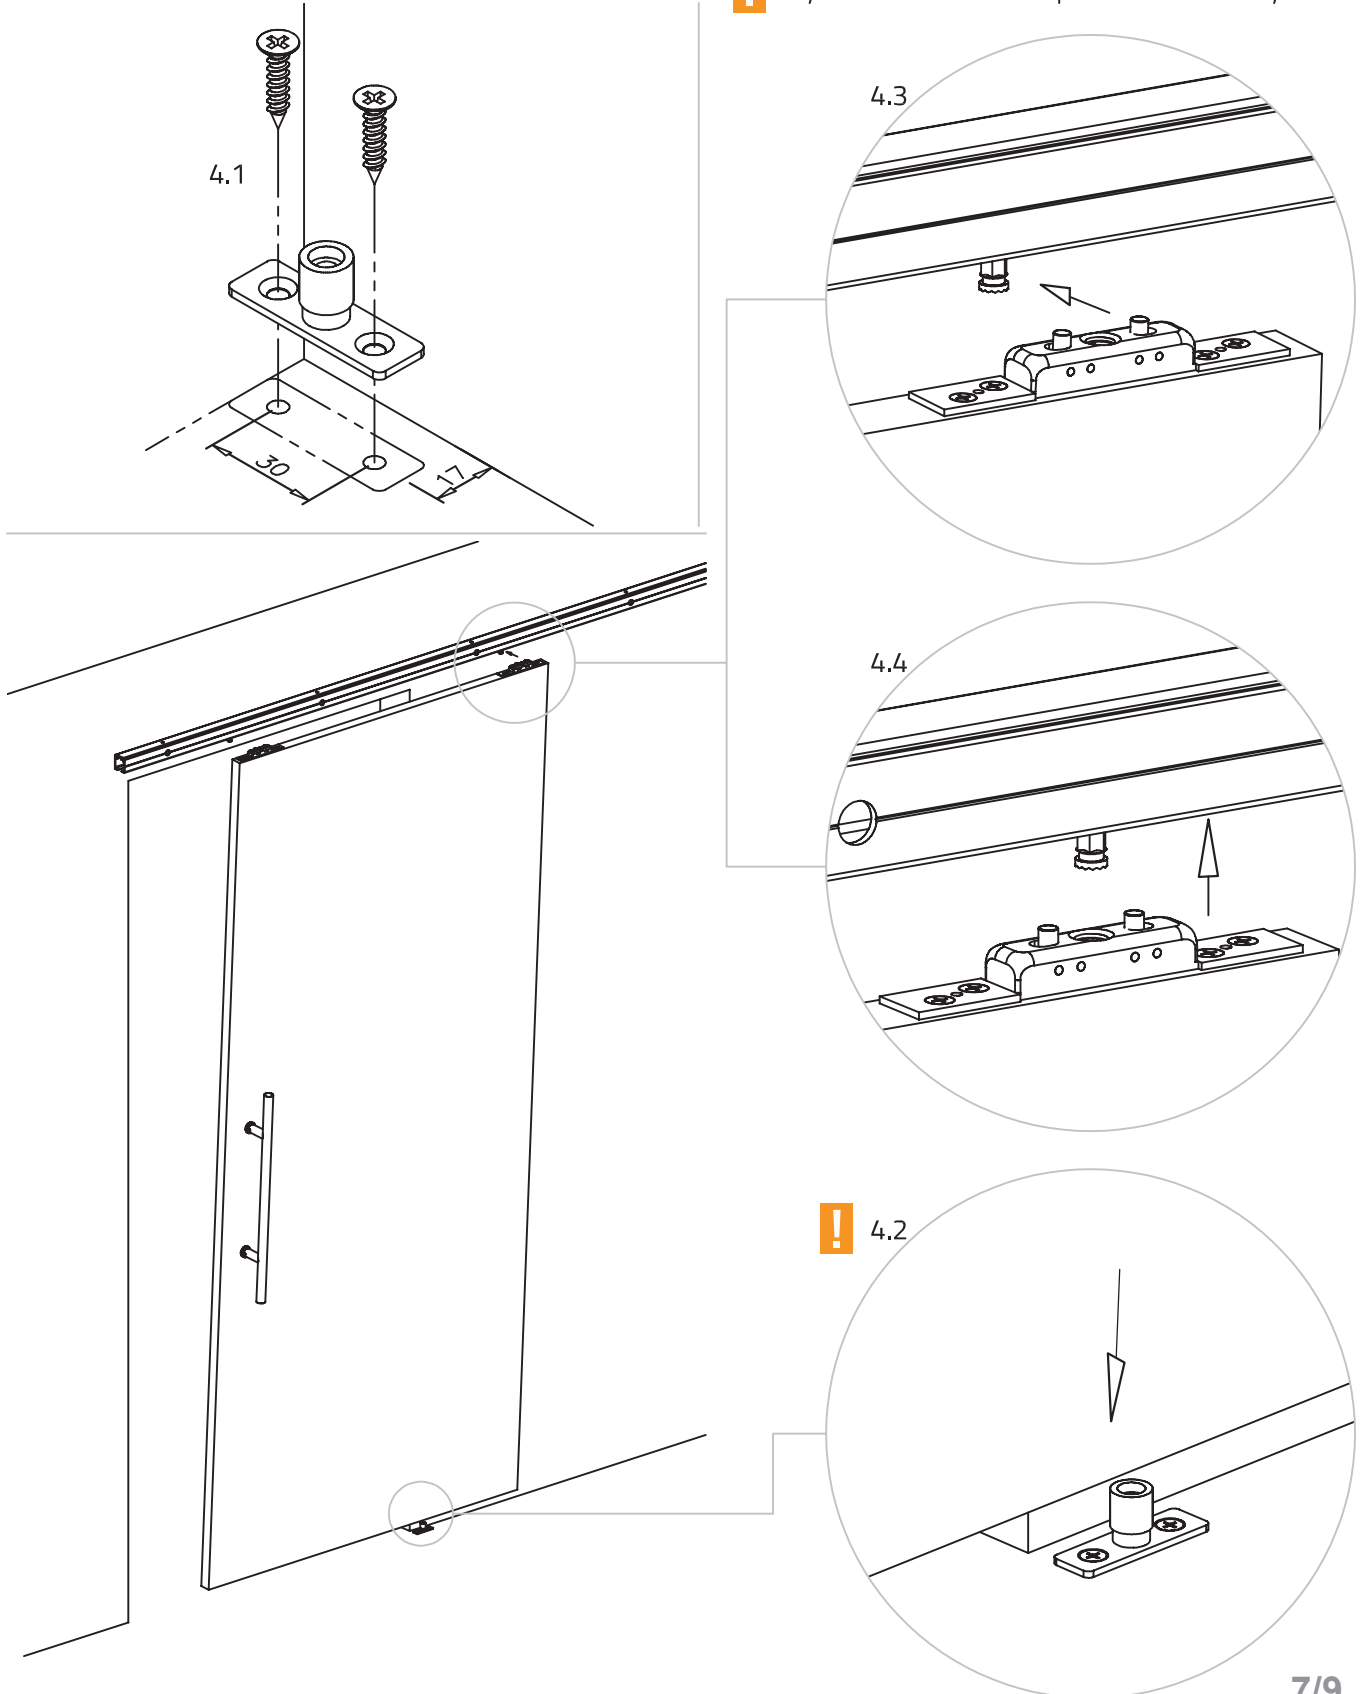

Sliding Wooden Door Track - Wall Mount Installation

4. Door guide and door mounting:

! Pay attention to the sequence of assembly