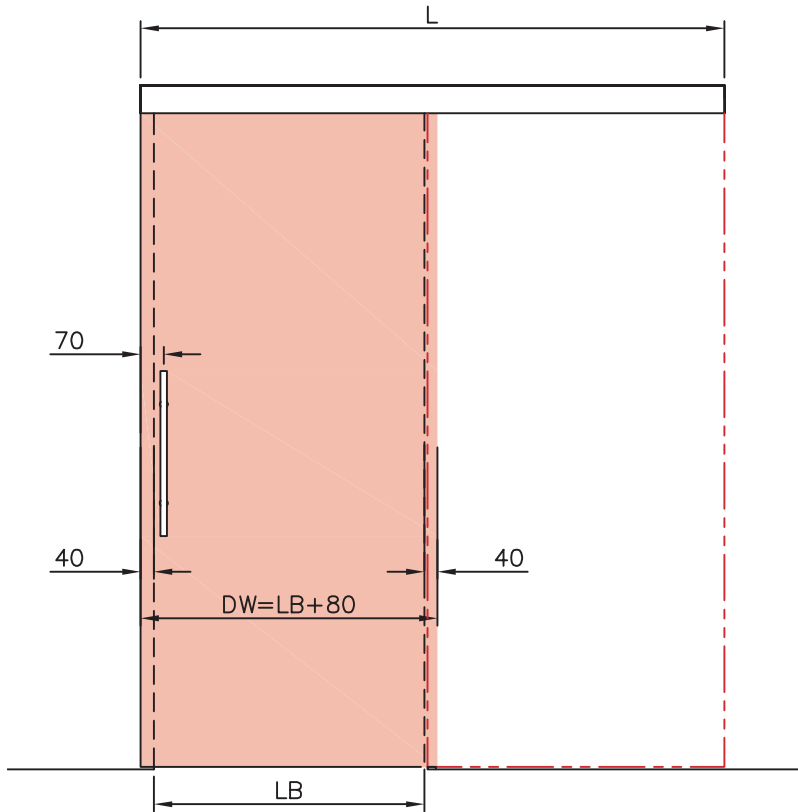

Sliding Wooden Door Track - Wall Mount Installation

Wall Mount

Aluminium

2500mm - 46.2005.250.46

Material:	Aluminium	Weight:	12,23kg
Finish:	Silver matt anodised	Door:	Wood

25mm
40mm

600mm
1200 mm

80 kg max.

Door not included in scope of supply

Scope of supply:

1x mounting key

1x guide profile

1x floor guide

End Caps Not Included:

Optional End Caps:
1x 46.2010.000.00

*Glass and door handle not included

Sliding Wooden Door Track - Wall Mount Installation

Dimensions:

- LB = min. 520mm - max. 1120mm
- DW = LB + 80mm (min. 600mm - max. 1200mm)
- L = (DW x 2) - 60
- DH = LH + 26
- X = L - DW - 465

*drawing shows 25mm thick door

Sliding Wooden Door Track - Wall Mount Installation

Dimensions:

! For a 40 mm thick door, you need a spacer between the running profile and the wall. Spacer is not included in the scope of delivery.

Sliding Wooden Door Track - Wall Mount Installation