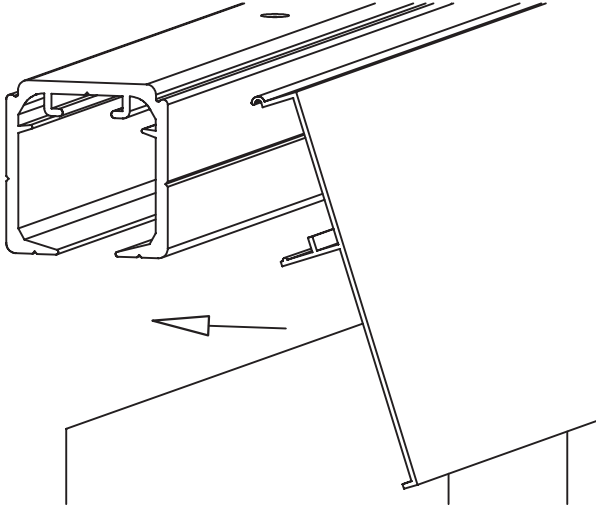

Sliding Wooden Door Track - Wall Mount Installation

5. Mount cover profile and cover caps:

5.1