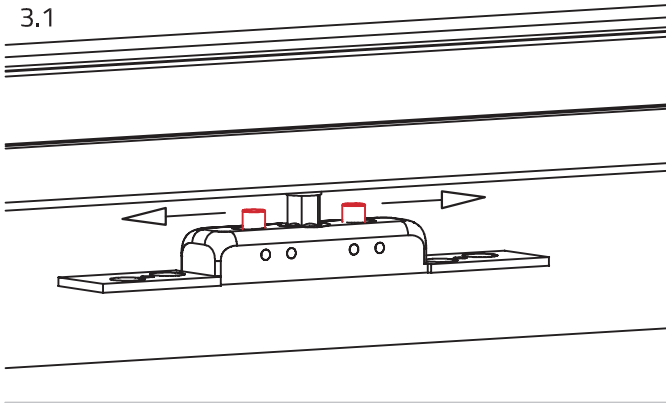

Sliding Wooden Door Track - Wall Mount Installation

3. Prepare the door: