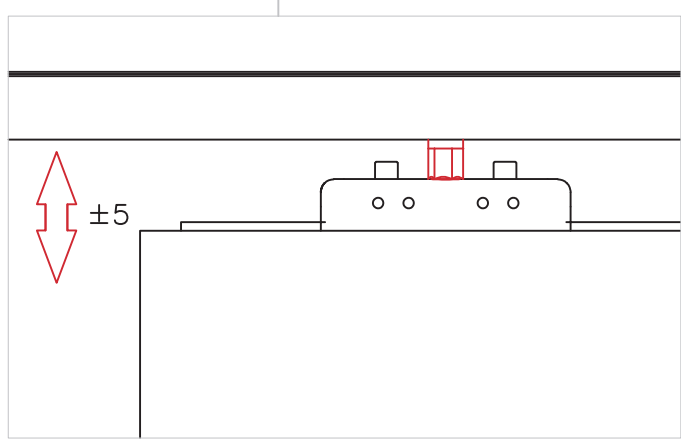

Sliding Wooden Door Track - Wall Mount Installation

Dimensions:

- LB = min. 520mm - max. 1120mm
- DW = LB + 80mm (min. 600mm - max. 1200mm)
- L = (DW x 2) - 60
- DH = LH + 26
- X = L - DW - 465

*drawing shows 25mm thick door

Sliding Wooden Door Track - Wall Mount Installation

Dimensions:

! For a 40 mm thick door, you need a spacer between the running profile and the wall. Spacer is not included in the scope of delivery.

Sliding Wooden Door Track - Wall Mount Installation

3. Prepare the door:

Sliding Wooden Door Track - Wall Mount Installation

4. Door guide and door mounting:

! Pay attention to the sequence of assembly

Sliding Wooden Door Track - Wall Mount Installation

5. Mount cover profile and cover caps: