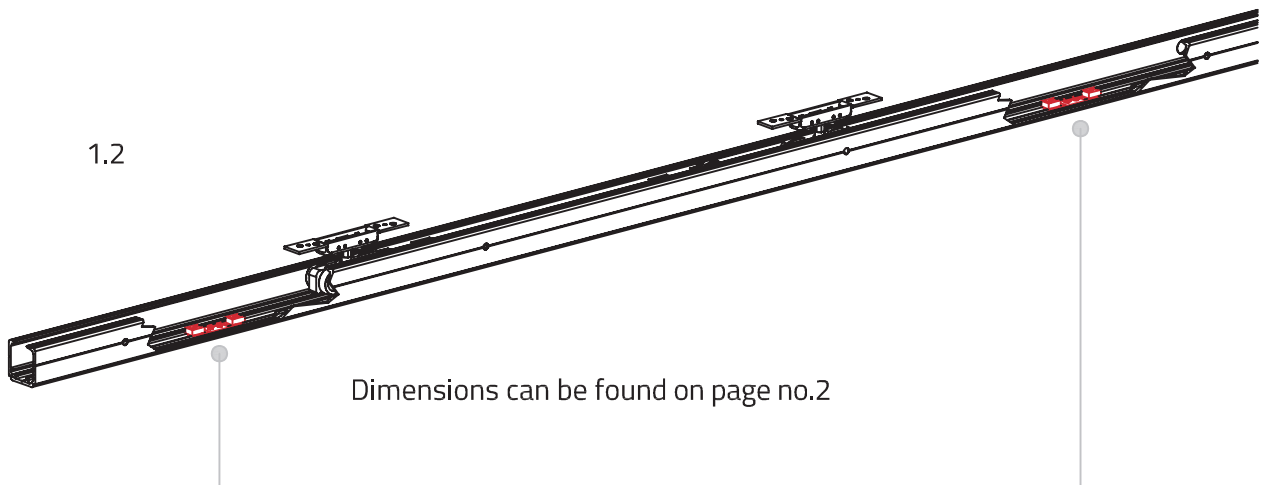

Sliding Wooden Door Track - Wall Mount Installation

1. Prepare the running track:

1.1

1.2

1.3

1.4