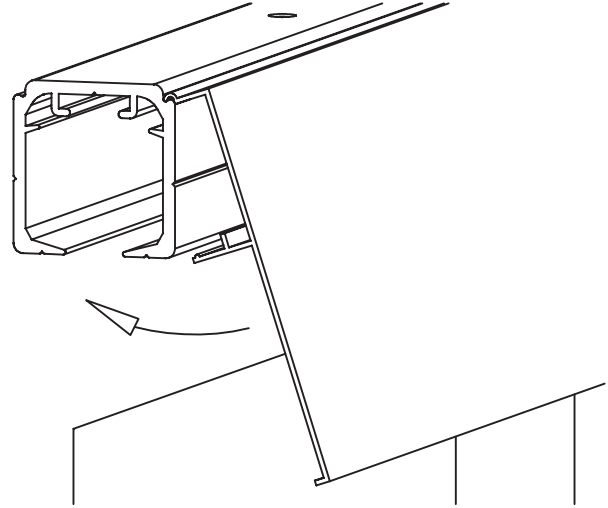

Sliding Wooden Door Track - Wall Mount Installation

5. Mount cover profile and cover caps:

5.1

5.2

5.3

5.4

End Caps Not Included:

Optional End Caps:
1x 46.2010.000.00

5.5