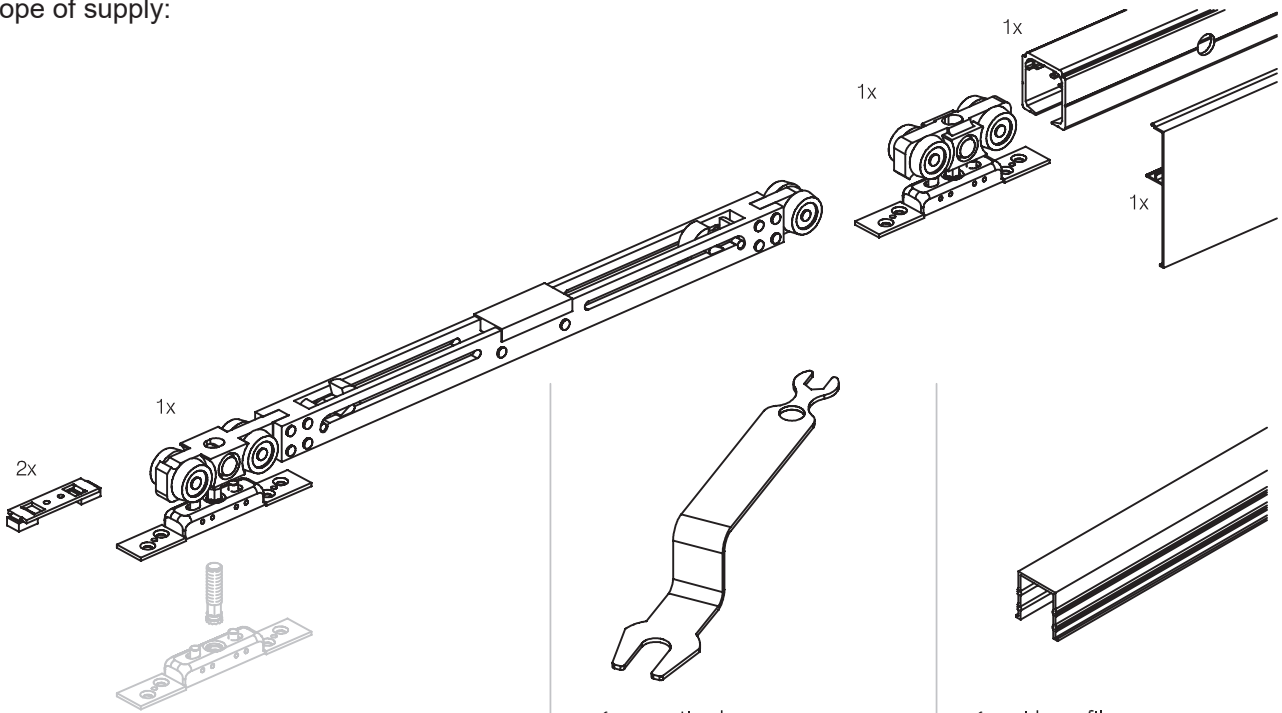

Sliding Wooden Door Track - Wall Mount Installation

Wall Mount

Aluminium

2500mm - 46.2005.250.46

Material:	Aluminium	Weight:	12,23kg
Finish:	Silver matt anodised	Door:	Wood

25mm
40mm

600mm
1200 mm

80 kg max.

Door not included in scope of supply

Scope of supply:

1x mounting key

1x guide profile

1x floor guide

End Caps Not Included:

Optional End Caps:
1x 46.2010.000.00

*Glass and door handle not included

Sliding Wooden Door Track - Wall Mount Installation

Dimensions:

- LB = min. 520mm - max. 1120mm
- DW = LB + 80mm (min. 600mm - max. 1200mm)
- L = (DW x 2) - 60
- DH = LH + 26
- X = L - DW - 465

*drawing shows 25mm thick door

Sliding Wooden Door Track - Wall Mount Installation

Dimensions:

! For a 40 mm thick door, you need a spacer between the running profile and the wall. Spacer is not included in the scope of delivery.

Sliding Wooden Door Track - Wall Mount Installation