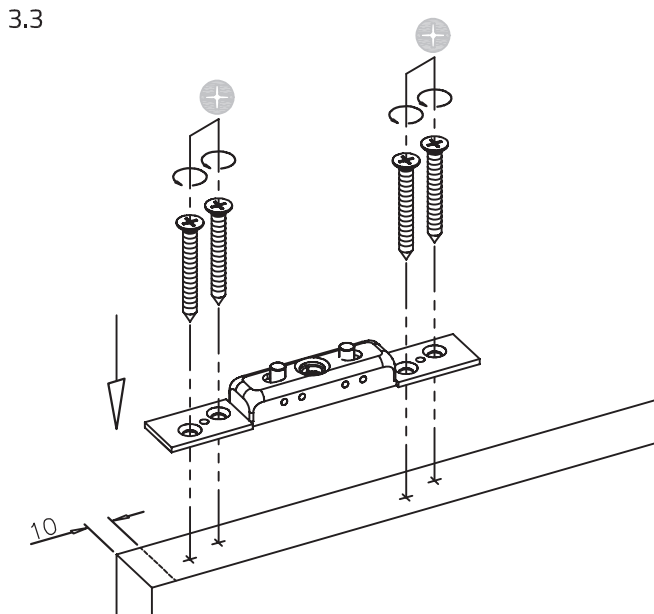

Sliding Wooden Door Track - Wall Mount Installation

3. Prepare the door: