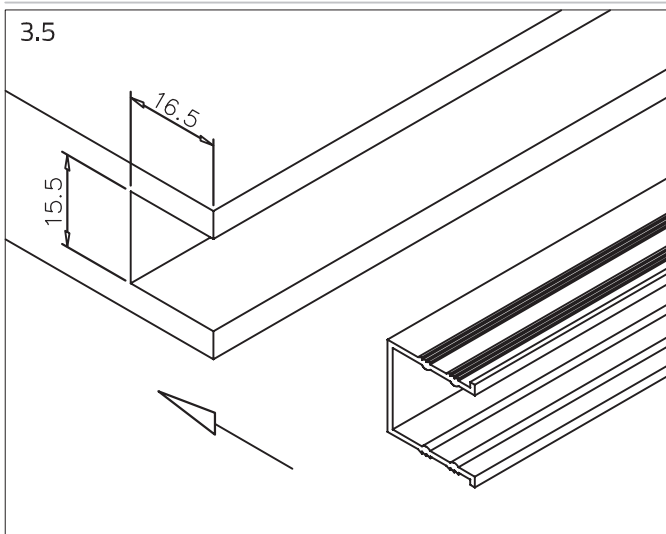

Sliding Wooden Door Track - Wall Mount Installation

3. Prepare the door: