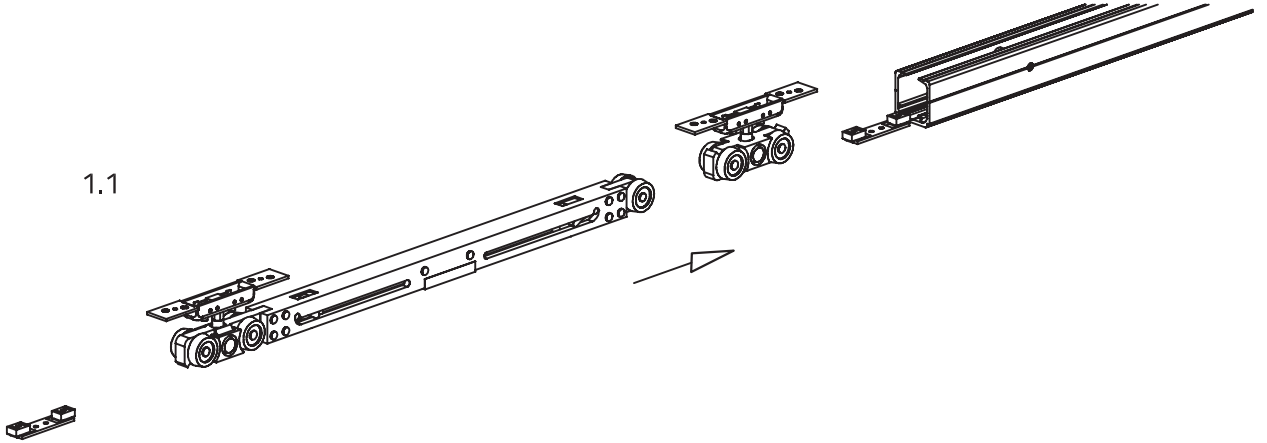

Sliding Wooden Door Track - Wall Mount Installation

1. Prepare the running track:

1.1