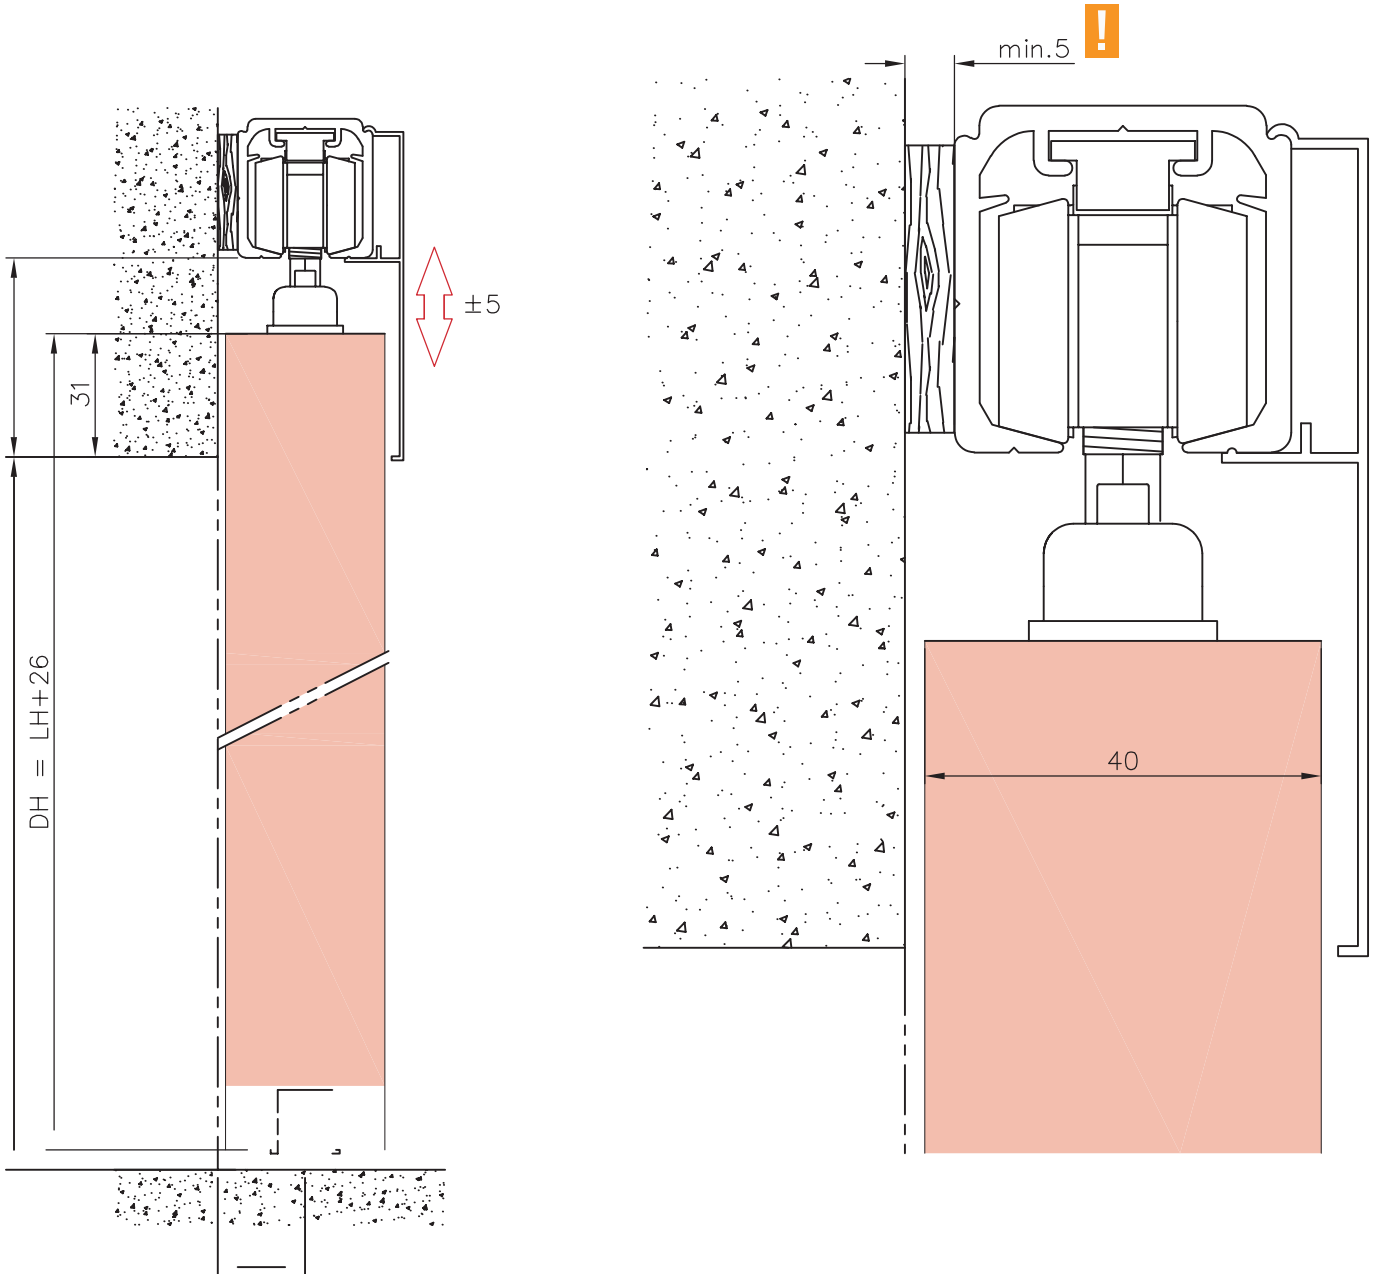

Sliding Wooden Door Track - Wall Mount Installation

Wall Mount

Aluminium

2500mm - 46.2005.250.46

Material:	Aluminium	Weight:	12,23kg
Finish:	Silver matt anodised	Door:	Wood

25mm
40mm

600mm
1200 mm

80 kg max.

Door not included in scope of supply

Scope of supply:

1x mounting key

1x guide profile

1x floor guide

End Caps Not Included:

Optional End Caps:
1x 46.2010.000.00

*Glass and door handle not included

Sliding Wooden Door Track - Wall Mount Installation

Dimensions:

- LB = min. 520mm - max. 1120mm
- DW = LB + 80mm (min. 600mm - max. 1200mm)
- L = (DW x 2) - 60
- DH = LH + 26
- X = L - DW - 465

*drawing shows 25mm thick door

Sliding Wooden Door Track - Wall Mount Installation

Dimensions:

! For a 40 mm thick door, you need a spacer between the running profile and the wall. Spacer is not included in the scope of delivery.

Sliding Wooden Door Track - Wall Mount Installation