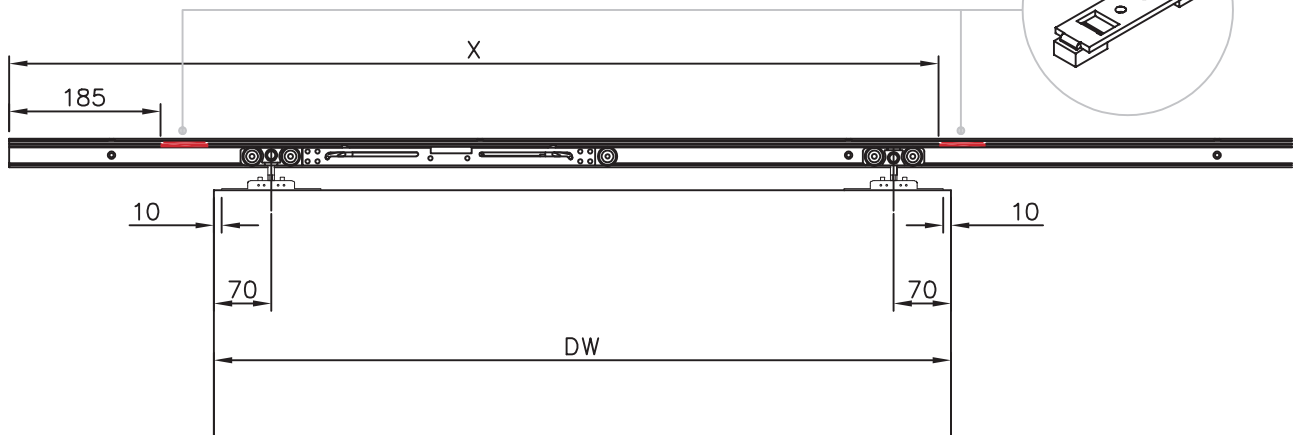

Sliding Wooden Door Track - Wall Mount Installation

Wall Mount

Aluminium

2500mm - 46.2005.250.46

Material:	Aluminium	Weight:	12,23kg
Finish:	Silver matt anodised	Door:	Wood

25mm
40mm

600mm
1200 mm

80 kg max.

Door not included in scope of supply

Scope of supply:

1x mounting key

1x guide profile

1x floor guide

End Caps Not Included:

Optional End Caps:
1x 46.2010.000.00

*Glass and door handle not included

Sliding Wooden Door Track - Wall Mount Installation

Dimensions:

- LB = min. 520mm - max. 1120mm
- DW = LB + 80mm (min. 600mm - max. 1200mm)
- L = (DW x 2) - 60
- DH = LH + 26
- X = L - DW - 465

*drawing shows 25mm thick door

Sliding Wooden Door Track - Wall Mount Installation

Dimensions:

! For a 40 mm thick door, you need a spacer between the running profile and the wall. Spacer is not included in the scope of delivery.

Sliding Wooden Door Track - Wall Mount Installation