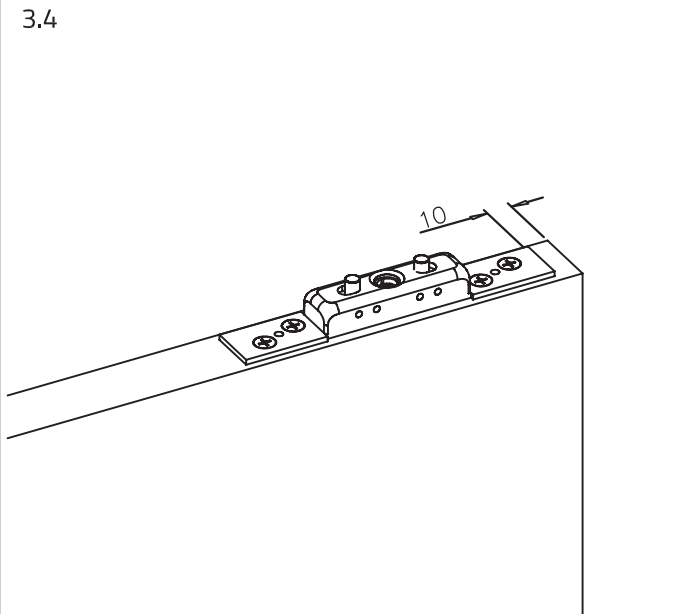

Sliding Wooden Door Track - Wall Mount Installation

3. Prepare the door: