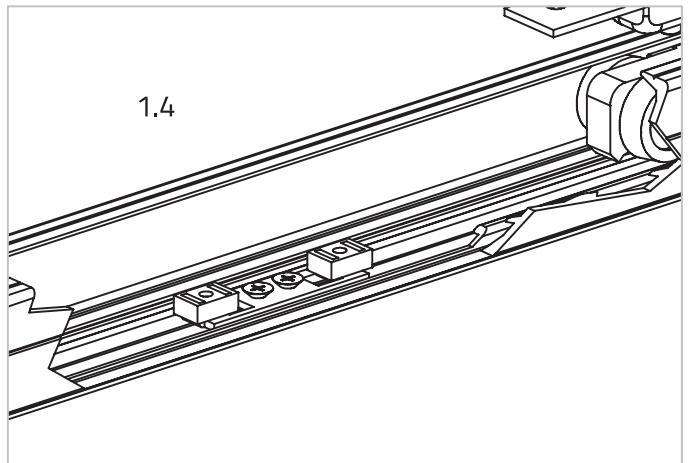

Sliding Wooden Door Track - Wall Mount Installation

Dimensions:

- LB = min. 520mm - max. 1120mm
- DW = LB + 80mm (min. 600mm - max. 1200mm)
- L = (DW x 2) - 60
- DH = LH + 26
- X = L - DW - 465

*drawing shows 25mm thick door

Sliding Wooden Door Track - Wall Mount Installation

Dimensions:

! For a 40 mm thick door, you need a spacer between the running profile and the wall. Spacer is not included in the scope of delivery.

Sliding Wooden Door Track - Wall Mount Installation

1. Prepare the running track:

1.1

1.2

1.3

1.4

Sliding Wooden Door Track - Wall Mount Installation

2. Running track:

Sliding Wooden Door Track - Wall Mount Installation