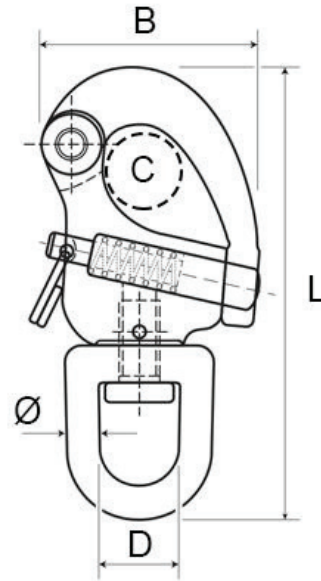

Snap Shackle - Swivel Eye

Code	L (mm)	B (mm)	Ø (mm)	C (mm)	D (mm)	Break Load (kg)
SSSE-120	70	33	5	12	12	380
SSSE-160	87	42	6	16	16	550
SSSE-220	128	58	8	22	22	960

A note about dimensional information

Please be aware that dimensions published on our site should be treated as indicative.

We publish dimensions to the best of our ability, however manufacturers can, from time to time, make small alterations to their designs.

If your dimensional criteria is critical please do contact us prior to making your purchase to let us know and we will do our best to fulfil your requirements.