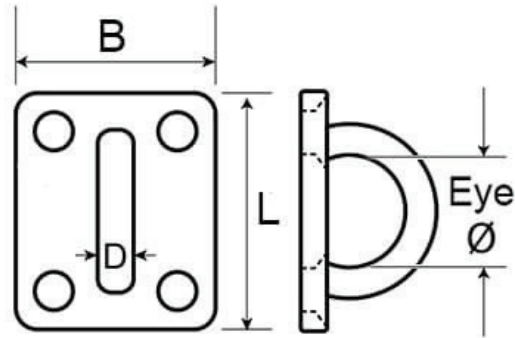

Square Pad Eye - Stainless Steel

Code	D (mm)	L (mm)	B (mm)	Eye Ø (mm)
PES-050	5	35	30	12
PES-060	6	40	35	18
PES-080	8	50	40	22
PES-100	10	48	60	28

A note about dimensional information

Please be aware that dimensions published on our site should be treated as indicative.