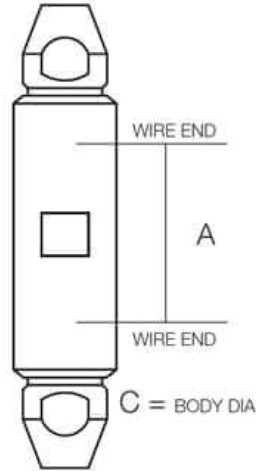

## Sta-Lok Stay Connector - Swageless Rigging Terminal

**STA-LOK<sup>®</sup>**

Code	Wire (mm)	A (mm)	B (mm)
072-04	4	11.1	14.3
072-05	5	14.3	15.9
072-06	6	20.6	19.1
072-07	7	19.1	22.2
072-08	8	19.1	25.4
072-10	10	24	28.6
072-12	12	25.4	34.9

A note about dimensional information

Please be aware that dimensions published on our site should be treated as indicative.

We publish dimensions to the best of our ability, however manufacturers can, from time to time, make small alterations to their designs.