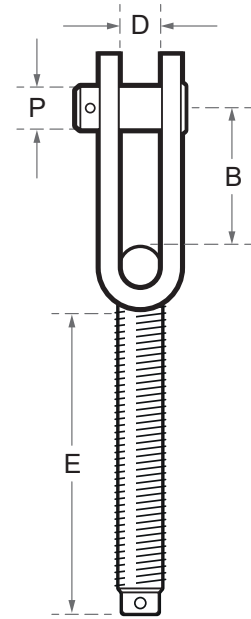

Sta-Lok Threaded U Strap Toggle

UNF Thread

STA-LOK®

Left Hand Thread

Code	Thread (UNF)	Thread Type	B (mm)	D (mm)	E (mm)	P (mm)	Weight (kg)
STA-U18-14	1/4"	Left	20	7.6	60	6.4	0.040
STA-U18-516	5/16"	Left	25	9.2	66	7.9	0.060
STA-U18-38	3/8"	Left	28	10.8	70	9.5	0.100
STA-U18-716	7/16"	Left	32	12.3	77	11.1	0.160
STA-U18-12	1/2"	Left	34	13.0	81	12.7	0.260
STA-U18-58	5/8"	Left	43	18.0	99	16.0	0.460

Right Hand Thread

Code	Thread (UNF)	Thread Type	B (mm)	D (mm)	E (mm)	P (mm)	Weight (kg)
STA-U15-14	1/4"	Right	20	7.6	60	6.4	0.040
STA-U15-516	5/16"	Right	25	9.2	66	7.9	0.060
STA-U15-38	3/8"	Right	28	10.8	70	9.5	0.100
STA-U15-716	7/16"	Right	32	12.3	77	11.1	0.160
STA-U15-12	1/2"	Right	34	13.0	81	12.7	0.260
STA-U15-58	5/8"	Right	43	18.0	99	16.0	0.460

A note about dimensional information

Please be aware that dimensions published on our site should be treated as indicative.

We publish dimensions to the best of our ability, however manufacturers can, from time to time, make small alterations to their designs.