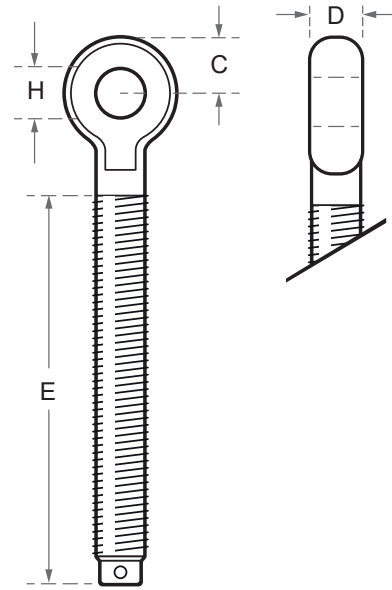

**Sta-Lok Threaded Eye Stud**  
**UNF Thread**  
**STA-LOK®**

**Left Hand Thread**

Code	Thread (UNF)	Thread Type	C (mm)	D (mm)	E (mm)	H (mm)	Weight (kg)
STA-C770-14	1/4"	Left	8.4	6.0	47.0	6.4	0.014
STA-C770-516	5/16"	Left	9.5	6.5	57.0	8.0	0.020
STA-C770-38	3/8"	Left	11.0	7.8	68.0	9.5	0.040
STA-C770-716	7/16"	Left	12.0	9.3	75.0	11.1	0.080
STA-C770-12	1/2"	Left	13.5	11.5	90.0	12.7	0.120
STA-C770-58	5/8"	Left	18.3	13.6	100.0	16.0	0.240

**A note about dimensional information**

Please be aware that dimensions published on our site should be treated as indicative.

We publish dimensions to the best of our ability, however manufacturers can, from time to time, make small alterations to their designs.