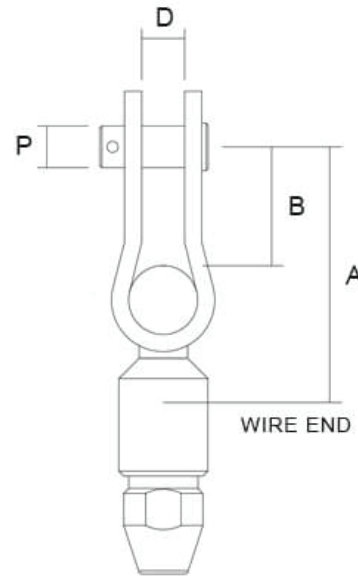

## Sta-Lok Toggle Fork - Swageless Rigging - DIY Terminal

**STA-LOK**<sup>®</sup>

Code	Wire (mm)	A (mm)	B (mm)	D (mm)	P (mm)
050-04	4	48	19	8.4	7.9
050-05	5	56	20	9.9	9.5
050-06-3/8	6	56	20	9.9	9.5
050-06	6	61	25	11.5	11.1
050-07	7	70	28	13.1	12.7
050-08	8	72	28	13.1	12.7
050-08-5/8	8	87	33	16.3	16
050-10	10	87	33	16.3	16
050-12	12	104	34	25	19.1

### A note about dimensional information

Please be aware that dimensions published on our site should be treated as indicative.

We publish dimensions to the best of our ability, however manufacturers can, from time to time, make small alterations to their designs.