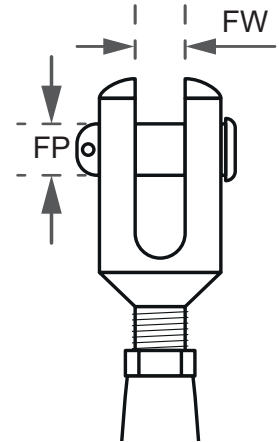

Sta-Lok Turnbuckle - Closed Body - 316 Stainless Steel Fork and Swage Stud

STA-LOK®

Code	Wire Ø (mm)	Thread (UNF)	Open (mm)	Closed (mm)	Fork Width FW (mm)	Pin Ø FP (mm)
STA-ST28-03	3	1/4"	201	139	6.4	6.2
STA-ST28-144	4	1/4"	209	147	6.4	6.2
STA-ST28-04	4	5/16"	230	162	7.9	7.7
STA-ST28-5165	5	5/16"	232	164	7.9	7.7
STA-ST28-05	5	3/8"	263	183	9.5	9.3
STA-ST28-386	6	3/8"	263	183	9.5	9.3
STA-ST28-07	7	1/2"	328	232	12.7	12.6
STA-ST28-08	8	1/2"	328	232	12.7	12.6
STA-ST28-588	8	5/8"	390	267	15.9	15.6
STA-ST28-10	10	5/8"	402	279	15.9	15.6