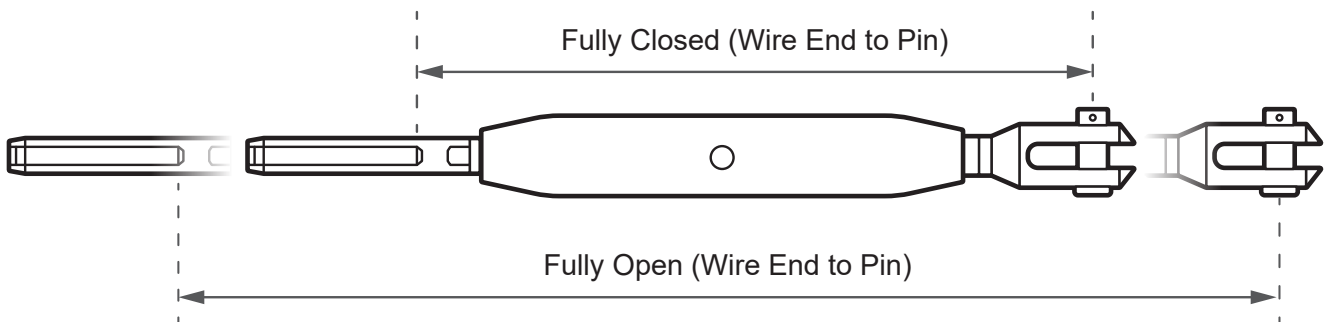

Sta-Lok Turnbuckle - Closed Body - 316 Stainless Steel Fork and Swage Stud

STA-LOK®

Code	Wire Ø (mm)	Thread (UNF)	Open (mm)	Closed (mm)	Fork Width FW (mm)	Pin Ø FP (mm)
STA-ST28-03	3	1/4"	201	139	6.4	6.2
STA-ST28-144	4	1/4"	209	147	6.4	6.2
STA-ST28-04	4	5/16"	230	162	7.9	7.7
STA-ST28-5165	5	5/16"	232	164	7.9	7.7
STA-ST28-05	5	3/8"	263	183	9.5	9.3
STA-ST28-386	6	3/8"	263	183	9.5	9.3
STA-ST28-07	7	1/2"	328	232	12.7	12.6
STA-ST28-08	8	1/2"	328	232	12.7	12.6
STA-ST28-588	8	5/8"	390	267	15.9	15.6
STA-ST28-10	10	5/8"	402	279	15.9	15.6

A note about dimensional information

Please be aware that dimensions published on our site should be treated as indicative.

We publish dimensions to the best of our ability, however manufacturers can, from time to time, make small alterations to their designs.