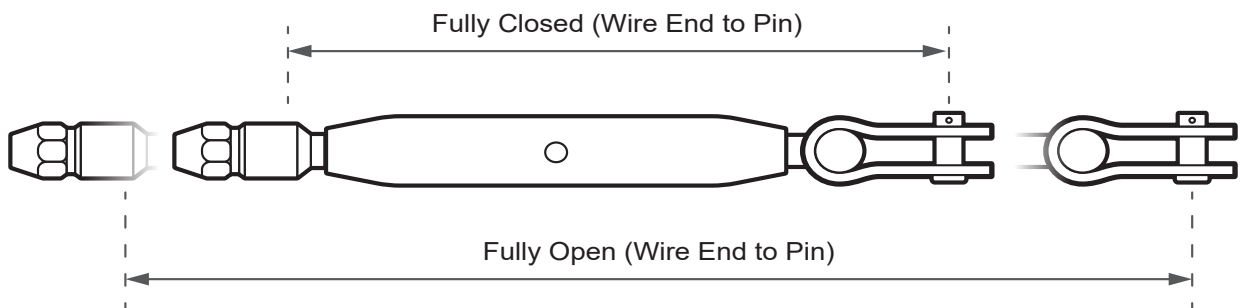

Sta-Lok Turnbuckle - Closed Body - 316 Stainless Steel Toggle and Swageless Sta-Lok Fitting

STA-LOK®

Code	Wire Ø (mm)	Thread (UNF)	Open (mm)	Closed (mm)	Toggle Width TW (mm)	Pin Ø TP (mm)
STA-ST22-03	3	1/4"	207	145	6.4	6.4
STA-ST22-144	4	1/4"	208	146	6.4	6.5
STA-ST22-04	4	5/16"	230	162	8.4	7.9
STA-ST22-5165	5	5/16"	234	166	8.4	7.9
STA-ST22-05	5	3/8"	268	188	9.9	9.5
STA-ST22-386	6	3/8"	264	184	9.9	9.5
STA-ST22-07	7	1/2"	319	223	13.1	12.7
STA-ST22-08	8	1/2"	320	224	13.1	12.7
STA-ST22-588	8	5/8"	398	275	16.3	16.0
STA-ST22-10	10	5/8"	398	275	16.3	16.0

A note about dimensional information

Please be aware that dimensions published on our site should be treated as indicative.

We publish dimensions to the best of our ability, however manufacturers can, from time to time, make small alterations to their designs.