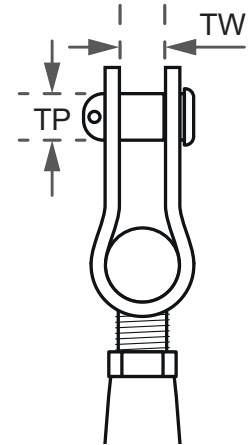

Sta-Lok Turnbuckle - Closed Body - 316 Stainless Steel Toggle and Swageless Sta-Lok Fitting

STA-LOK®

Code	Wire Ø (mm)	Thread (UNF)	Open (mm)	Closed (mm)	Toggle Width TW (mm)	Pin Ø TP (mm)
STA-ST22-03	3	1/4"	207	145	6.4	6.4
STA-ST22-144	4	1/4"	208	146	6.4	6.5
STA-ST22-04	4	5/16"	230	162	8.4	7.9
STA-ST22-5165	5	5/16"	234	166	8.4	7.9
STA-ST22-05	5	3/8"	268	188	9.9	9.5
STA-ST22-386	6	3/8"	264	184	9.9	9.5
STA-ST22-07	7	1/2"	319	223	13.1	12.7
STA-ST22-08	8	1/2"	320	224	13.1	12.7
STA-ST22-588	8	5/8"	398	275	16.3	16.0
STA-ST22-10	10	5/8"	398	275	16.3	16.0

A note about dimensional information

Please be aware that dimensions published on our site should be treated as indicative.

We publish dimensions to the best of our ability, however manufacturers can, from time to time, make small alterations to their designs.