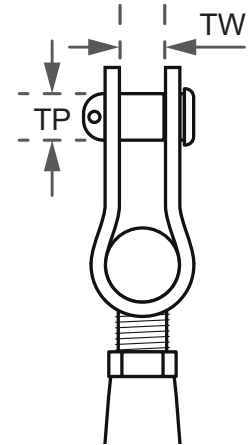

Sta-Lok Turnbuckle - Closed Body - 316 Stainless Steel Toggle and Swage Stud

STA-LOK®

Code	Wire Ø (mm)	Thread (UNF)	Open (mm)	Closed (mm)	Toggle Width TW (mm)	Pin Ø TP (mm)
STA-ST24-03	3	1/4"	213	151	6.4	6.4
STA-ST24-144	4	1/4"	220	156	6.4	6.5
STA-ST24-04	4	5/16"	239	171	8.4	7.9
STA-ST24-5165	5	5/16"	240	172	8.4	7.9
STA-ST24-05	5	3/8"	275	195	9.9	9.5
STA-ST24-386	6	3/8"	271	191	9.9	9.5
STA-ST24-07	7	1/2"	333	237	13.1	12.7
STA-ST24-08	8	1/2"	333	237	13.1	12.7
STA-ST24-588	8	5/8"	408	285	16.3	16.0
STA-ST24-10	10	5/8"	412	290	16.3	16.0

A note about dimensional information

Please be aware that dimensions published on our site should be treated as indicative.

We publish dimensions to the best of our ability, however manufacturers can, from time to time, make small alterations to their designs.