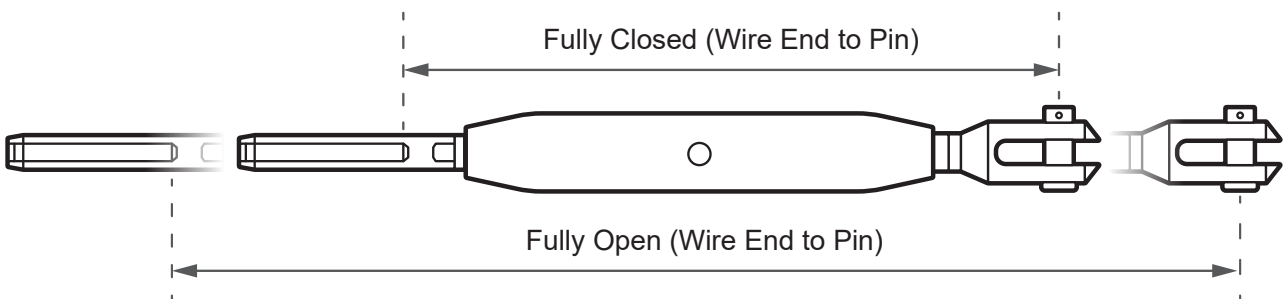

Sta-Lok Turnbuckle - Closed Body - 316 Stainless Steel Toggle and Swage Stud

STA-LOK®

Code	Wire Ø (mm)	Thread (UNF)	Open (mm)	Closed (mm)	Toggle Width TW (mm)	Pin Ø TP (mm)
STA-ST24-03	3	1/4"	213	151	6.4	6.4
STA-ST24-144	4	1/4"	220	156	6.4	6.5
STA-ST24-04	4	5/16"	239	171	8.4	7.9
STA-ST24-5165	5	5/16"	240	172	8.4	7.9
STA-ST24-05	5	3/8"	275	195	9.9	9.5
STA-ST24-386	6	3/8"	271	191	9.9	9.5
STA-ST24-07	7	1/2"	333	237	13.1	12.7
STA-ST24-08	8	1/2"	333	237	13.1	12.7
STA-ST24-588	8	5/8"	408	285	16.3	16.0
STA-ST24-10	10	5/8"	412	290	16.3	16.0

A note about dimensional information

Please be aware that dimensions published on our site should be treated as indicative.

We publish dimensions to the best of our ability, however manufacturers can, from time to time, make small alterations to their designs.