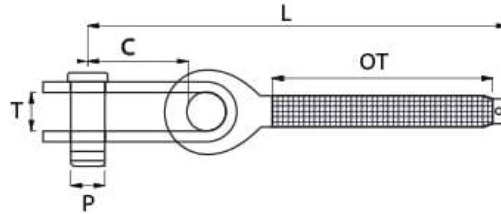

Strap Toggle Stud - UNF Thread - 316 Stainless Steel

Code	Th (UNF)	P (mm)	T (mm)	C (mm)	L (mm)	OT (mm)
TSO-030-L	1/4	6	7.7	16	89	42
TSO-040-L	5/16	8	9	16.5	101	49
TSO-050-L	3/8	9.5	10.3	20.4	129	63
TSO-060-L	7/16	11	14	28	136	68
TSO-070-L	1/2	12	14.2	30.3	156	83
TSO-100-L	5/8	16	17.5	39.4	193	93
TSO-120-L	3/4	19	22	55	259	111
TSO-140-L	7/8	22	24	60	300	130
TSO-160-L	1	25	28	68	336	150
TSO-190-L	1 1/8	28	30	80	390	163
TSO-220-L	1 1/4	32	34	85	442	188
TSO-260-L	1 3/8	35	38	105	485	208

A note about dimensional information

Please be aware that dimensions published on our site should be treated as indicative.

We publish dimensions to the best of our ability, however manufacturers can, from time to time, make small alterations to their designs.